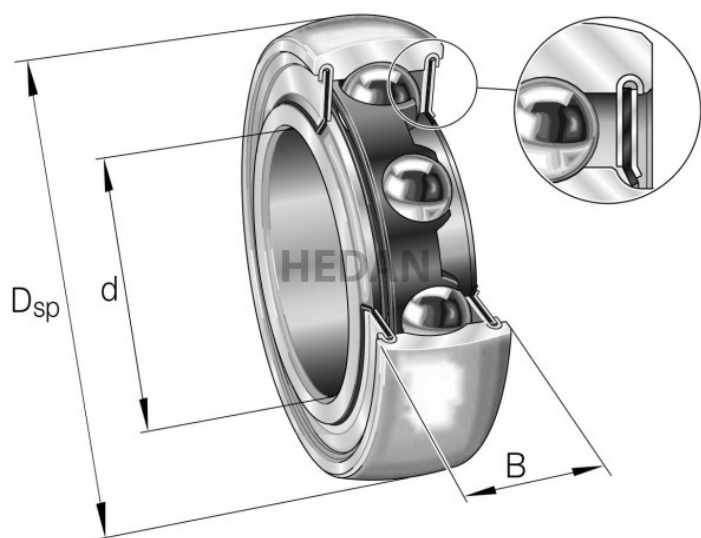

**HEDAN**

**210-XL**

## Variants

|  | Index        | Attributes | Availability | Price  |
|--|--------------|------------|--------------|--|
|    | 210-XL-NPP-B |            | Low          | Product prices will become visible after signing in. |
|    | 210-XL-453   |            | Out of stock | Product prices will become visible after signing in. |
|    | 210-XL-385   |            | Low          | Product prices will become visible after signing in. |
|  | 210-XL-470   |            | Out of stock | Product prices will become visible after signing in. |
|  | 210-XL-KRR   |            | Out of stock | Product prices will become visible after signing in. |