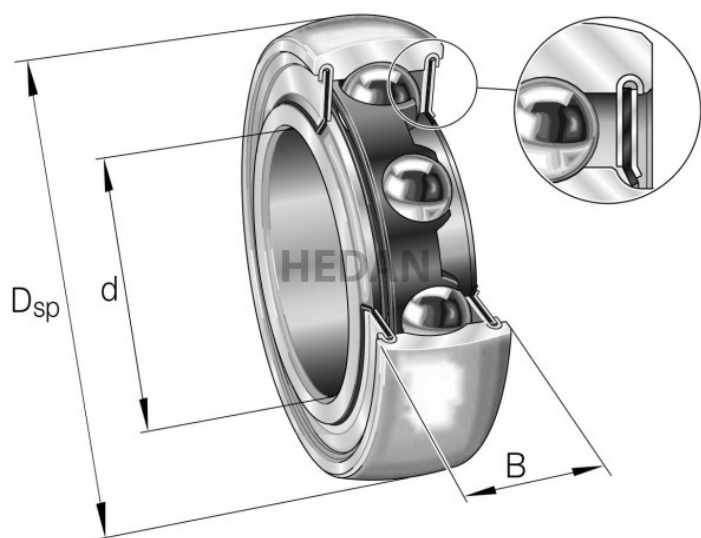

**HEDAN**

**210-XL**

## Variants

	Index	Attributes	Availability	Price
	210-XL-NPP-B		Low	Product prices will become visible after signing in.
	210-XL-453		Out of stock	Product prices will become visible after signing in.
	210-XL-385		Low	Product prices will become visible after signing in.
	210-XL-470		Out of stock	Product prices will become visible after signing in.
	210-XL-KRR		Out of stock	Product prices will become visible after signing in.