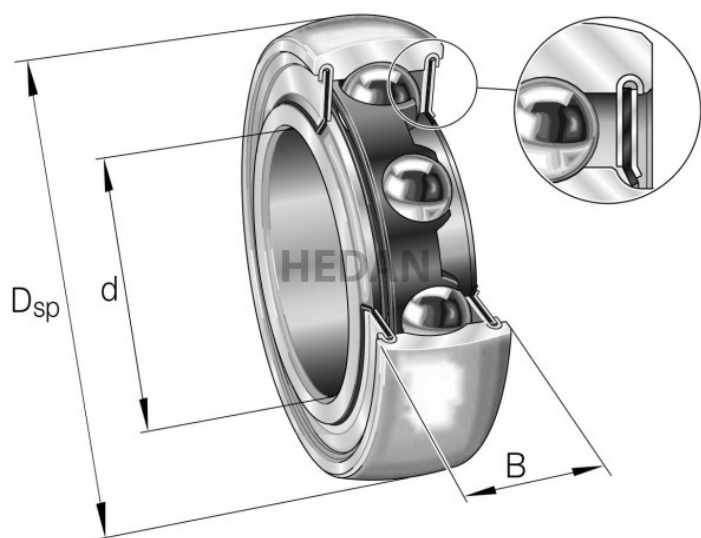

HEDAN

210-XL

Variants

	Index	Attributes	Availability	Price
	210-XL-NPP-B		Low	Product prices will become visible after signing in.
	210-XL-453		Out of stock	Product prices will become visible after signing in.
	210-XL-385		Low	Product prices will become visible after signing in.
	210-XL-470		Out of stock	Product prices will become visible after signing in.
	210-XL-KRR		Out of stock	Product prices will become visible after signing in.