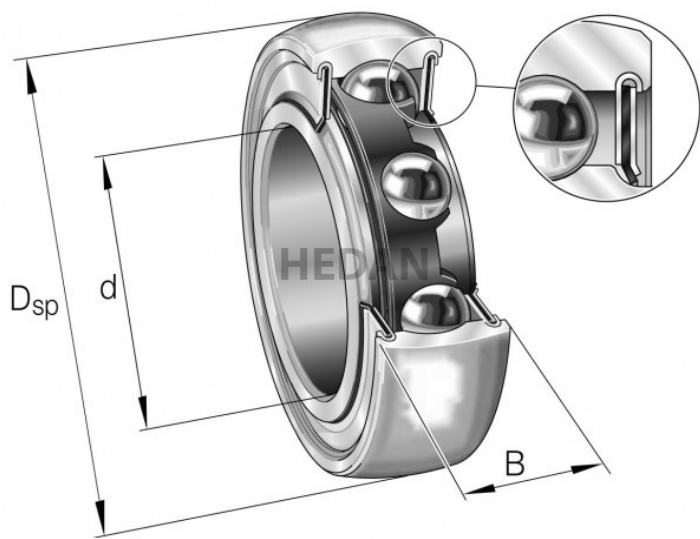

HEDAN

210-XL

Variants

	Index	Attributes	Availability	Price
	210-XL-NPP-B		Low	Product prices will become visible after signing in.
	210-XL-453		Out of stock	Product prices will become visible after signing in.
	210-XL-385		Low	Product prices will become visible after signing in.
	210-XL-470		Out of stock	Product prices will become visible after signing in.
	210-XL-KRR		Out of stock	Product prices will become visible after signing in.