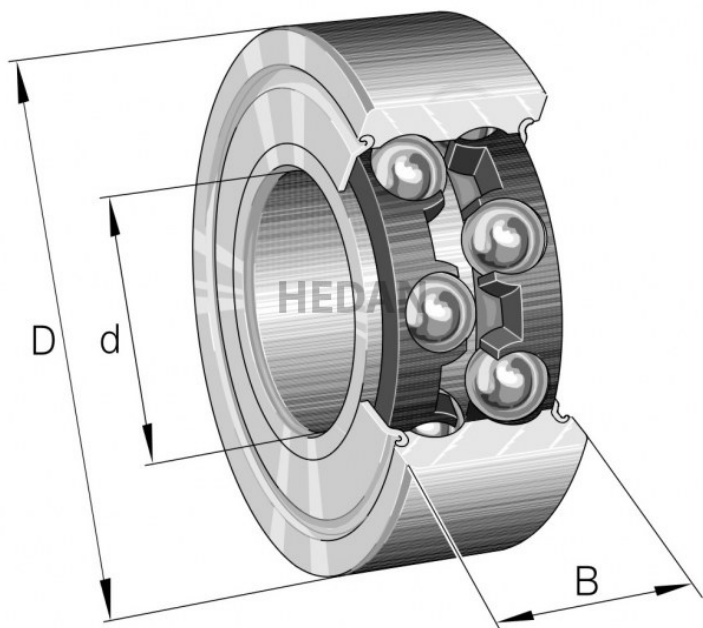

**HEDAN**

**3304-B**

## Variants

	Index	Attributes	Availability	Price
	3304-BD-2Z-TVH		Out of stock	Product prices will become visible after signing in.
	3304-BD-XL-TVH-L285		Out of stock	Product prices will become visible after signing in.
	3304-BD-XL-TVH		Low	Product prices will become visible after signing in.
	3304-BD-XL-TVH-C3		Out of stock	Product prices will become visible after signing in.
	3304-BD-XL-2Z-TVH-C3		Low	Product prices will become visible after signing in.
	3304-BD-XL-2Z-TVH		Low	Product prices will become visible after signing in.
	3304-BD-XL-2HRS-TVH		Out of stock	Product prices will become visible after signing in.
	3304-BD-XL-2HRS-TVH-C3		High	Product prices will become visible after signing in.