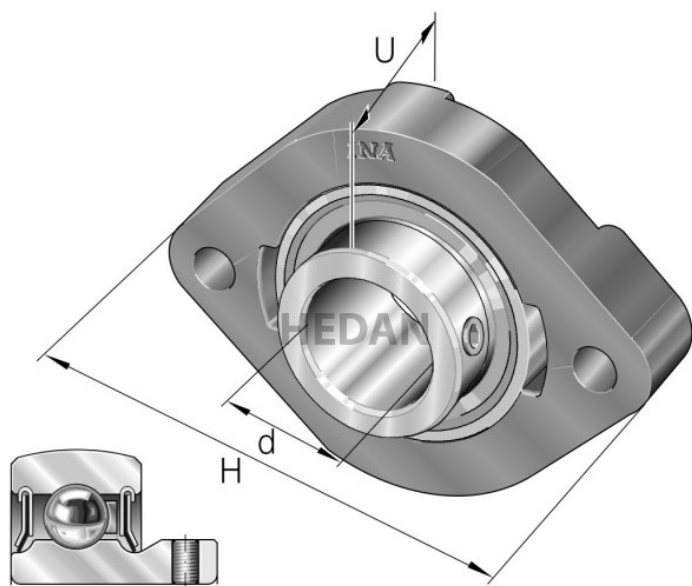

HEDAN

FLCTEY