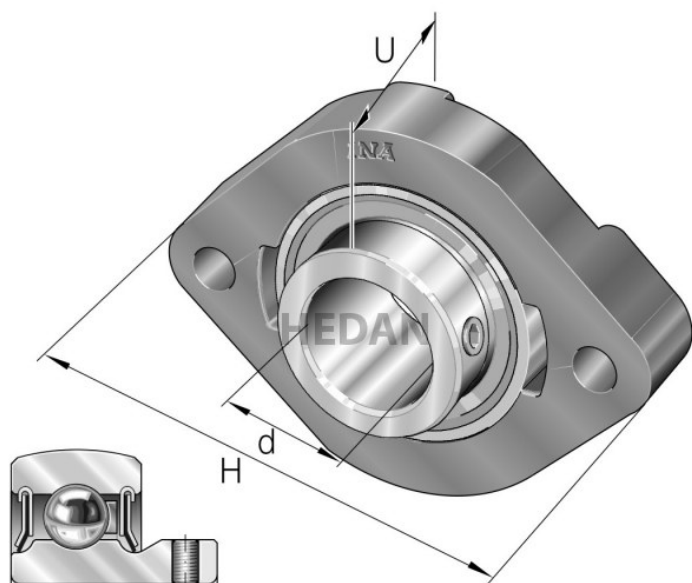

HEDAN

FLCTEY

Variants

	Index	Attributes	Availability	Price
	FLCTEY25-XL		Low	Product prices will become visible after signing in.
	FLCTEY35-XL		Low	Product prices will become visible after signing in.
	FLCTEY40-XL		High	Product prices will become visible after signing in.
	FLCTEY30-XL		High	Product prices will become visible after signing in.
	FLCTEY17-XL		Low	Product prices will become visible after signing in.
	FLCTEY20-XL		High	Product prices will become visible after signing in.
	FLCTEY12-XL		Out of stock	Product prices will become visible after signing in.
	FLCTEY15-XL		Low	Product prices will become visible after signing in.