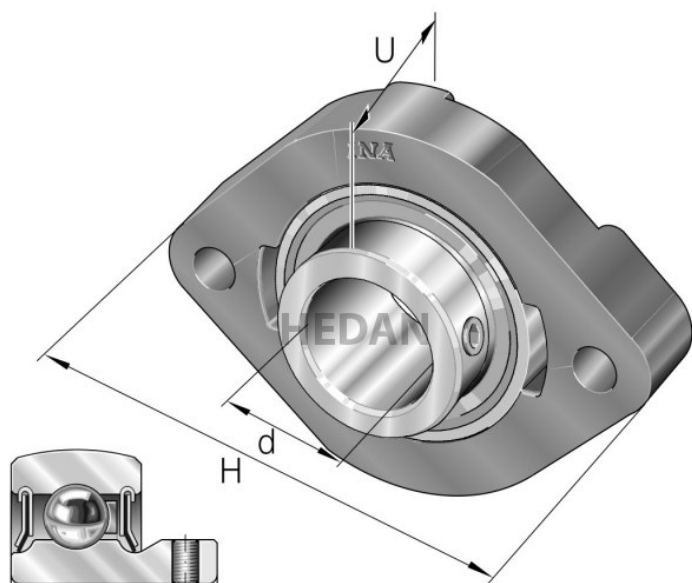

HEDAN

FLCTEY

Variants

	Index	Attributes	Availability	Price
	FLCTEY20-XL		High	Product prices will become visible after signing in.
	FLCTEY35-XL		Out of stock	Product prices will become visible after signing in.
	FLCTEY40-XL		High	Product prices will become visible after signing in.
	FLCTEY30-XL		High	Product prices will become visible after signing in.
	FLCTEY17-XL		Low	Product prices will become visible after signing in.
	FLCTEY12-XL		Out of stock	Product prices will become visible after signing in.
	FLCTEY15-XL		Low	Product prices will become visible after signing in.
	FLCTEY25-XL		Low	Product prices will become visible after signing in.