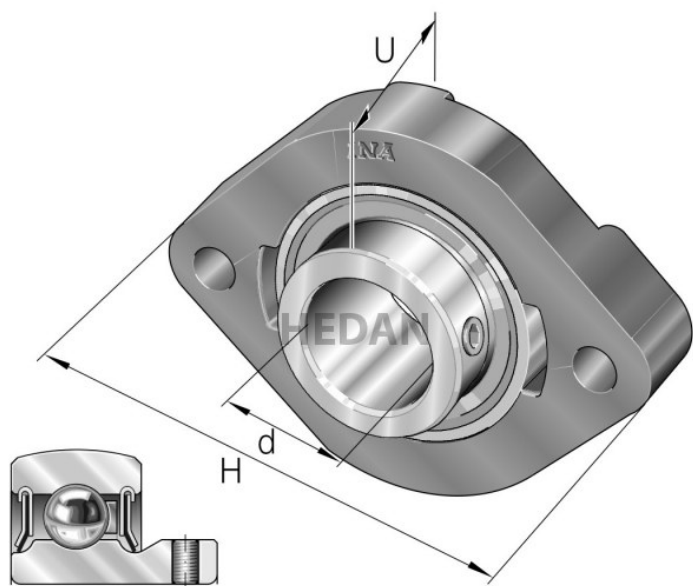

HEDAN

FLCTEY

Variants

	Index	Attributes	Availability	Price
	FLCTEY30-XL		High	Product prices will become visible after signing in.
	FLCTEY35-XL		Low	Product prices will become visible after signing in.
	FLCTEY40-XL		High	Product prices will become visible after signing in.
	FLCTEY17-XL		Low	Product prices will become visible after signing in.
	FLCTEY20-XL		High	Product prices will become visible after signing in.
	FLCTEY12-XL		Out of stock	Product prices will become visible after signing in.
	FLCTEY15-XL		Low	Product prices will become visible after signing in.
	FLCTEY25-XL		Low	Product prices will become visible after signing in.