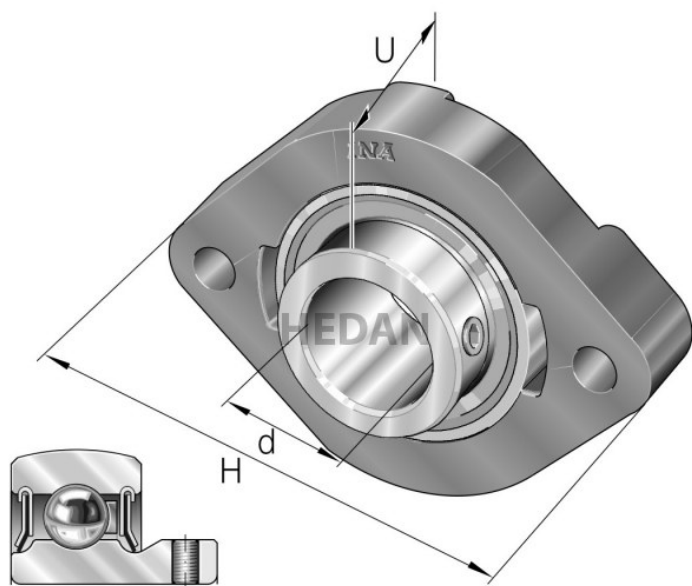

HEDAN

FLCTEY

Variants

	Index	Attributes	Availability	Price
	FLCTEY17-XL		Low	Product prices will become visible after signing in.
	FLCTEY35-XL		Out of stock	Product prices will become visible after signing in.
	FLCTEY40-XL		High	Product prices will become visible after signing in.
	FLCTEY30-XL		High	Product prices will become visible after signing in.
	FLCTEY20-XL		High	Product prices will become visible after signing in.
	FLCTEY12-XL		Out of stock	Product prices will become visible after signing in.
	FLCTEY15-XL		Low	Product prices will become visible after signing in.
	FLCTEY25-XL		Low	Product prices will become visible after signing in.