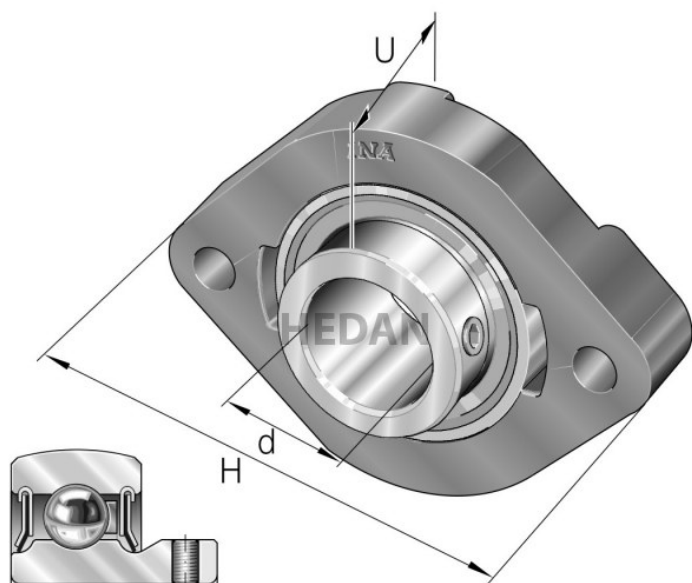

HEDAN

FLCTEY

Variants

	Index	Attributes	Availability	Price
	FLCTEY17-XL		Low	Product prices will become visible after signing in.
	FLCTEY35-XL		Low	Product prices will become visible after signing in.
	FLCTEY40-XL		High	Product prices will become visible after signing in.
	FLCTEY30-XL		High	Product prices will become visible after signing in.
	FLCTEY20-XL		High	Product prices will become visible after signing in.
	FLCTEY12-XL		Out of stock	Product prices will become visible after signing in.
	FLCTEY15-XL		Low	Product prices will become visible after signing in.
	FLCTEY25-XL		Low	Product prices will become visible after signing in.