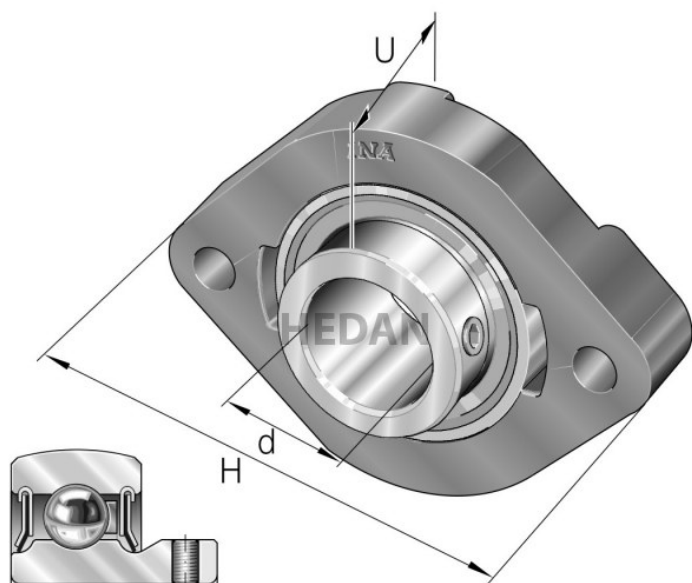

HEDAN

FLCTEY

Variants

	Index	Attributes	Availability	Price
	FLCTEY12-XL		Out of stock	Product prices will become visible after signing in.
	FLCTEY35-XL		Out of stock	Product prices will become visible after signing in.
	FLCTEY40-XL		High	Product prices will become visible after signing in.
	FLCTEY30-XL		High	Product prices will become visible after signing in.
	FLCTEY17-XL		Low	Product prices will become visible after signing in.
	FLCTEY20-XL		High	Product prices will become visible after signing in.
	FLCTEY15-XL		Low	Product prices will become visible after signing in.
	FLCTEY25-XL		Low	Product prices will become visible after signing in.