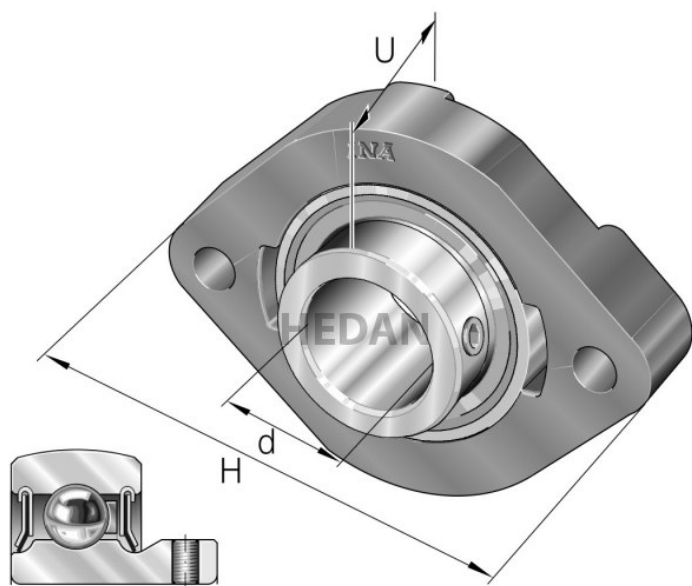

HEDAN

FLCTEY

Variants

	Index	Attributes	Availability	Price
	FLCTEY12-XL		Out of stock	Product prices will become visible after signing in.
	FLCTEY35-XL		Low	Product prices will become visible after signing in.
	FLCTEY40-XL		High	Product prices will become visible after signing in.
	FLCTEY30-XL		High	Product prices will become visible after signing in.
	FLCTEY17-XL		Low	Product prices will become visible after signing in.
	FLCTEY20-XL		High	Product prices will become visible after signing in.
	FLCTEY15-XL		Low	Product prices will become visible after signing in.
	FLCTEY25-XL		Low	Product prices will become visible after signing in.