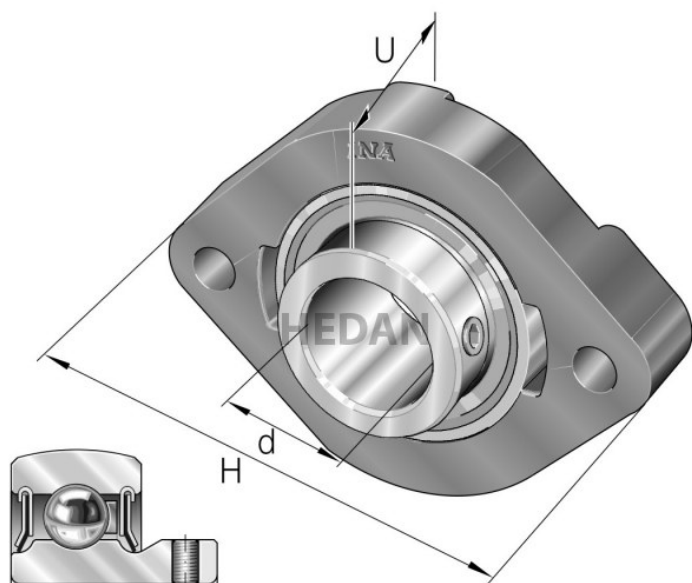

HEDAN

FLCTEY