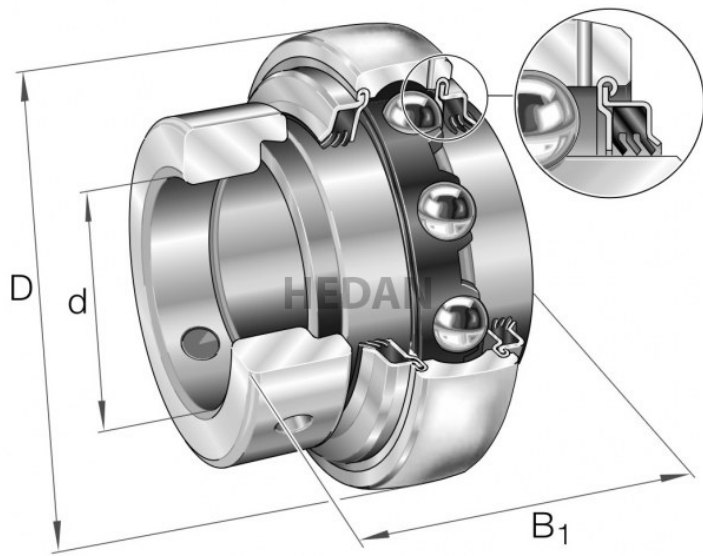

**HEDAN**

**GE35-X**

## Variants

	Index	Attributes	Availability	Price
	GE35-XL-KTT-B		High	Product prices will become visible after signing in.
	GE35-XL-KRR-B-FA164		Out of stock	Product prices will become visible after signing in.
	GE35-XL-KLL-B		Low	Product prices will become visible after signing in.
	GE35-XL-KRR-B		High	Product prices will become visible after signing in.
	GE35-XL-KRR-B-2C		Low	Product prices will become visible after signing in.