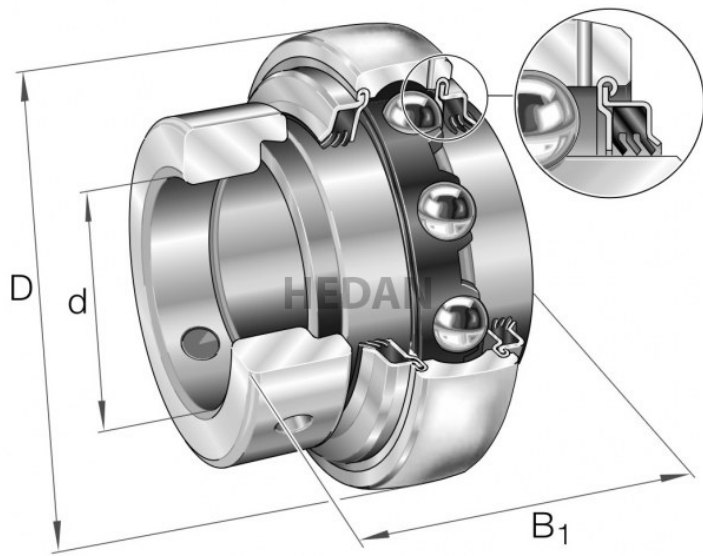

HEDAN

GE35-X

Variants

	Index	Attributes	Availability	Price
	GE35-XL-KTT-B		Medium	Product prices will become visible after signing in.
	GE35-XL-KRR-B-FA164		Out of stock	Product prices will become visible after signing in.
	GE35-XL-KLL-B		Low	Product prices will become visible after signing in.
	GE35-XL-KRR-B		High	Product prices will become visible after signing in.
	GE35-XL-KRR-B-2C		Low	Product prices will become visible after signing in.