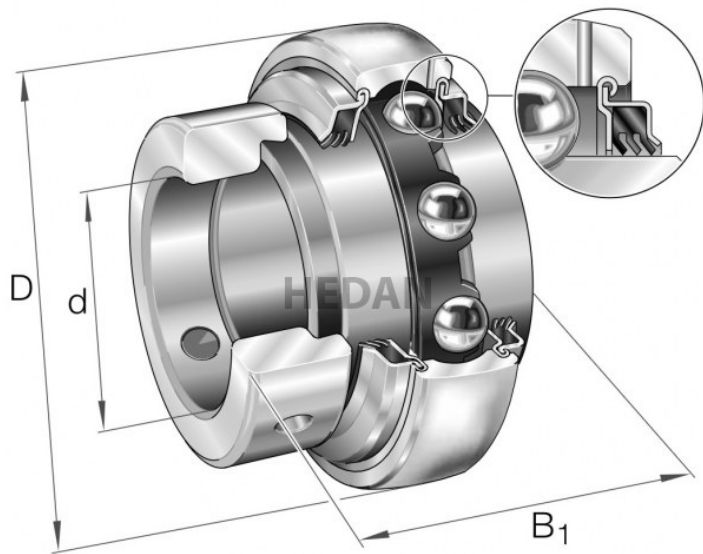

**HEDAN**

**GE35-X**

## Variants

	Index	Attributes	Availability	Price
	GE35-XL-KTT-B		Medium	Product prices will become visible after signing in.
	GE35-XL-KRR-B-FA164		Out of stock	Product prices will become visible after signing in.
	GE35-XL-KLL-B		Low	Product prices will become visible after signing in.
	GE35-XL-KRR-B		High	Product prices will become visible after signing in.
	GE35-XL-KRR-B-2C		Low	Product prices will become visible after signing in.