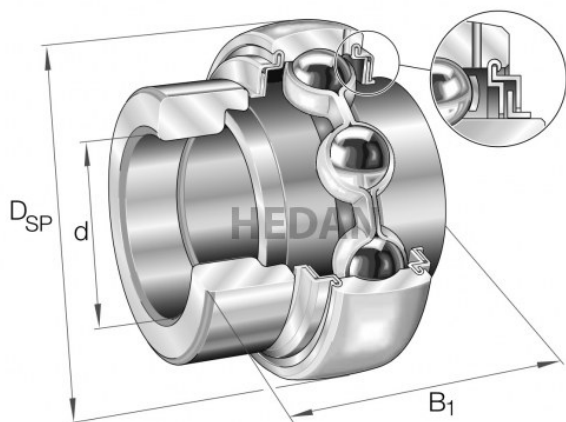

# HEDAN

**GE35-X**

## Variants

	Index	Attributes	Availability	Price
	GE35-XL-KLL-B		Low	Product prices will become visible after signing in.
	GE35-XL-KRR-B-FA164		Out of stock	Product prices will become visible after signing in.
	GE35-XL-KRR-B		High	Product prices will become visible after signing in.
	GE35-XL-KTT-B		Medium	Product prices will become visible after signing in.
	GE35-XL-KRR-B-2C		Low	Product prices will become visible after signing in.