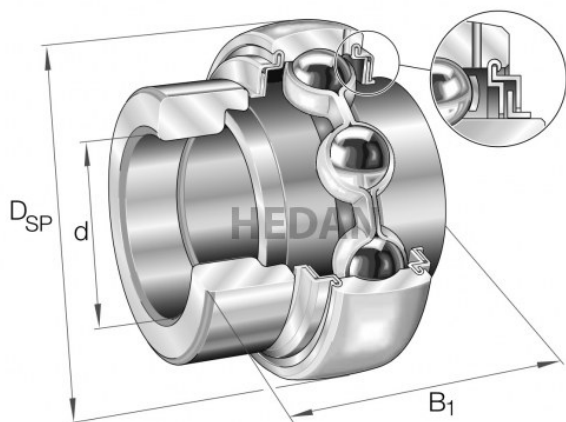

# HEDAN

**GE35-X**

## Variants

|   | Index               | Attributes | Availability | Price  |
|---|---------------------|------------|--------------|--|
|    | GE35-XL-KLL-B       |            | Low          | Product prices will become visible after signing in. |
|    | GE35-XL-KRR-B-FA164 |            | Out of stock | Product prices will become visible after signing in. |
|    | GE35-XL-KRR-B       |            | High         | Product prices will become visible after signing in. |
|   | GE35-XL-KTT-B       |            | Medium       | Product prices will become visible after signing in. |
|  | GE35-XL-KRR-B-2C    |            | Low          | Product prices will become visible after signing in. |