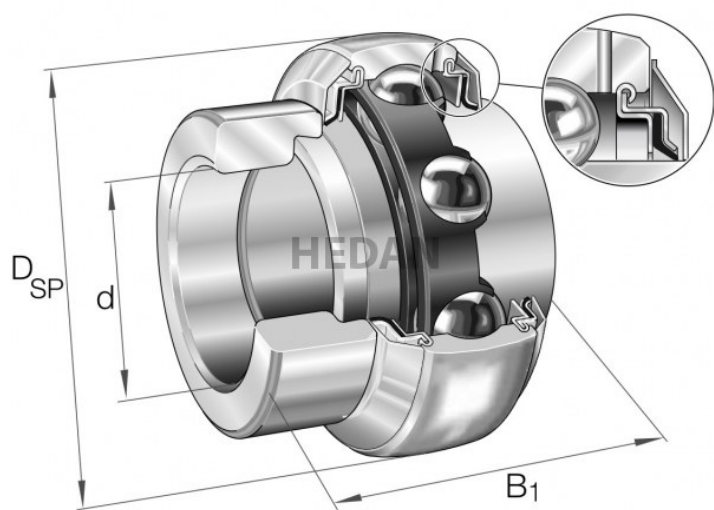

**HEDAN**

**GE35-X**

## Variants

	Index	Attributes	Availability	Price
	GE35-XL-KRR-B-2C		Low	Product prices will become visible after signing in.
	GE35-XL-KRR-B-FA164		Out of stock	Product prices will become visible after signing in.
	GE35-XL-KLL-B		Low	Product prices will become visible after signing in.
	GE35-XL-KRR-B		High	Product prices will become visible after signing in.
	GE35-XL-KTT-B		High	Product prices will become visible after signing in.