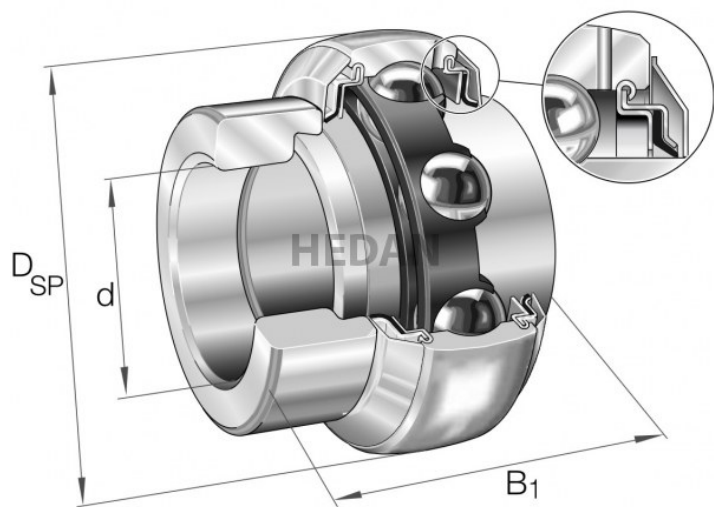

# HEDAN

**GE35-X**

## Variants

|  | Index               | Attributes | Availability | Price  |
|--|---------------------|------------|--------------|--|
|    | GE35-XL-KRR-B-2C    |            | Low          | Product prices will become visible after signing in. |
|    | GE35-XL-KRR-B-FA164 |            | Out of stock | Product prices will become visible after signing in. |
|    | GE35-XL-KLL-B       |            | Out of stock | Product prices will become visible after signing in. |
|   | GE35-XL-KRR-B       |            | High         | Product prices will become visible after signing in. |
|  | GE35-XL-KTT-B       |            | Medium       | Product prices will become visible after signing in. |