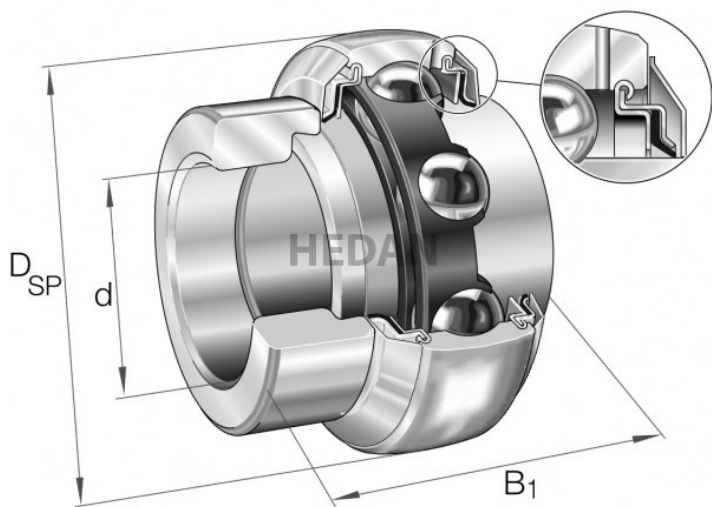

**HEDAN**

**GE35-X**

## Variants

	Index	Attributes	Availability	Price
	GE35-XL-KRR-B-2C		Low	Product prices will become visible after signing in.
	GE35-XL-KRR-B-FA164		Out of stock	Product prices will become visible after signing in.
	GE35-XL-KLL-B		Low	Product prices will become visible after signing in.
	GE35-XL-KRR-B		High	Product prices will become visible after signing in.
	GE35-XL-KTT-B		Medium	Product prices will become visible after signing in.