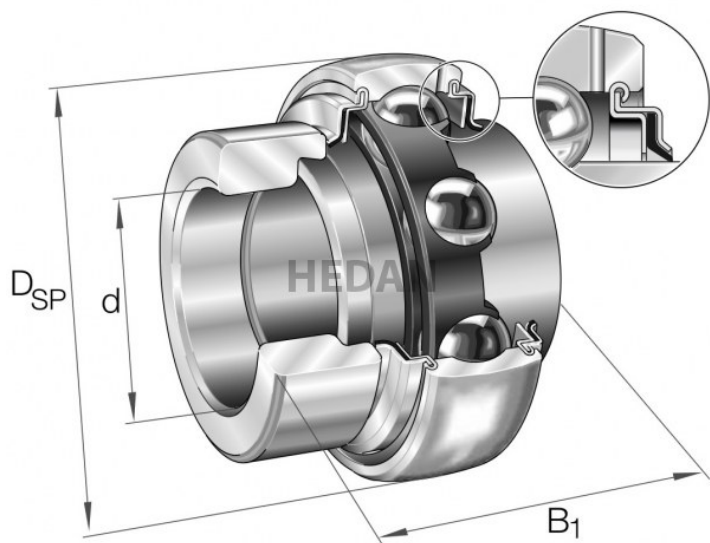

HEDAN

GE40-X

Variants

	Index	Attributes	Availability	Price
	GE40-XL-KRR-B		High	Product prices will become visible after signing in.
	GE40-XL-KRR-B-2C		Out of stock	Product prices will become visible after signing in.
	GE40-XL-KRR-B-FA164		Out of stock	Product prices will become visible after signing in.
	GE40-XL-KRR-B-FA125.5		Out of stock	Product prices will become visible after signing in.
	GE40-XL-KLL-B		Out of stock	Product prices will become visible after signing in.
	GE40-XL-KTT-B		High	Product prices will become visible after signing in.