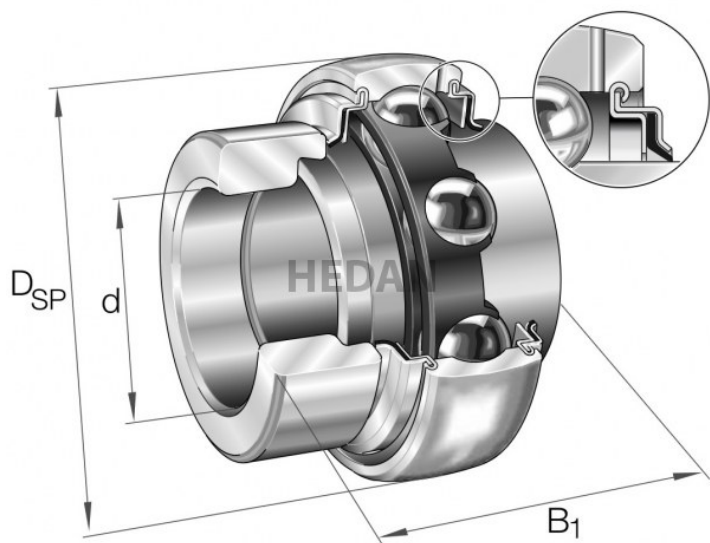

HEDAN

GE40-X

Variants

	Index	Attributes	Availability	Price
	GE40-XL-KRR-B		High	Product prices will become visible after signing in.
	GE40-XL-KRR-B-2C		Out of stock	Product prices will become visible after signing in.
	GE40-XL-KRR-B-FA164		Out of stock	Product prices will become visible after signing in.
	GE40-XL-KRR-B-FA125.5		Out of stock	Product prices will become visible after signing in.
	GE40-XL-KLL-B		Low	Product prices will become visible after signing in.
	GE40-XL-KTT-B		High	Product prices will become visible after signing in.