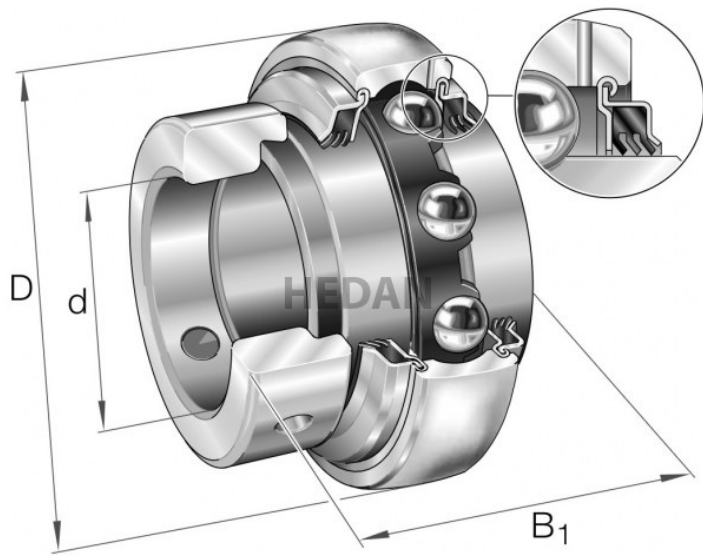

**HEDAN**

**GE40-X**

## Variants

	Index	Attributes	Availability	Price
	GE40-XL-KTT-B		High	Product prices will become visible after signing in.
	GE40-XL-KRR-B-2C		Out of stock	Product prices will become visible after signing in.
	GE40-XL-KRR-B-FA164		Out of stock	Product prices will become visible after signing in.
	GE40-XL-KRR-B-FA125.5		Out of stock	Product prices will become visible after signing in.
	GE40-XL-KRR-B		High	Product prices will become visible after signing in.
	GE40-XL-KLL-B		Out of stock	Product prices will become visible after signing in.