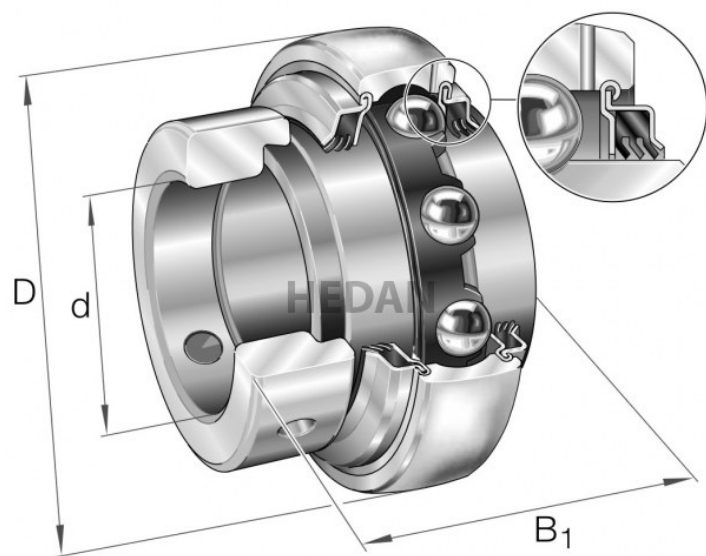

HEDAN

GE40-X

Variants

	Index	Attributes	Availability	Price
	GE40-XL-KTT-B		High	Product prices will become visible after signing in.
	GE40-XL-KRR-B-2C		Out of stock	Product prices will become visible after signing in.
	GE40-XL-KRR-B-FA164		Out of stock	Product prices will become visible after signing in.
	GE40-XL-KRR-B-FA125.5		Out of stock	Product prices will become visible after signing in.
	GE40-XL-KRR-B		High	Product prices will become visible after signing in.
	GE40-XL-KLL-B		Out of stock	Product prices will become visible after signing in.