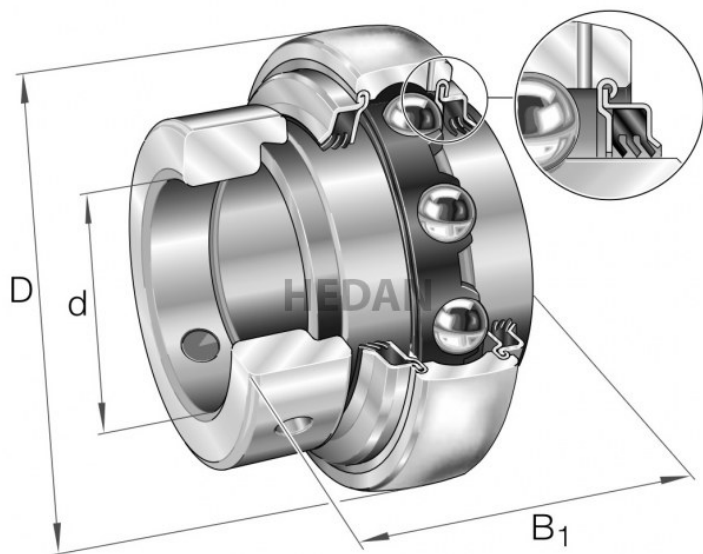

HEDAN

GE40-X

Variants

	Index	Attributes	Availability	Price
	GE40-XL-KTT-B		High	Product prices will become visible after signing in.
	GE40-XL-KRR-B-2C		Out of stock	Product prices will become visible after signing in.
	GE40-XL-KRR-B-FA164		Out of stock	Product prices will become visible after signing in.
	GE40-XL-KRR-B-FA125.5		Out of stock	Product prices will become visible after signing in.
	GE40-XL-KRR-B		High	Product prices will become visible after signing in.
	GE40-XL-KLL-B		Out of stock	Product prices will become visible after signing in.