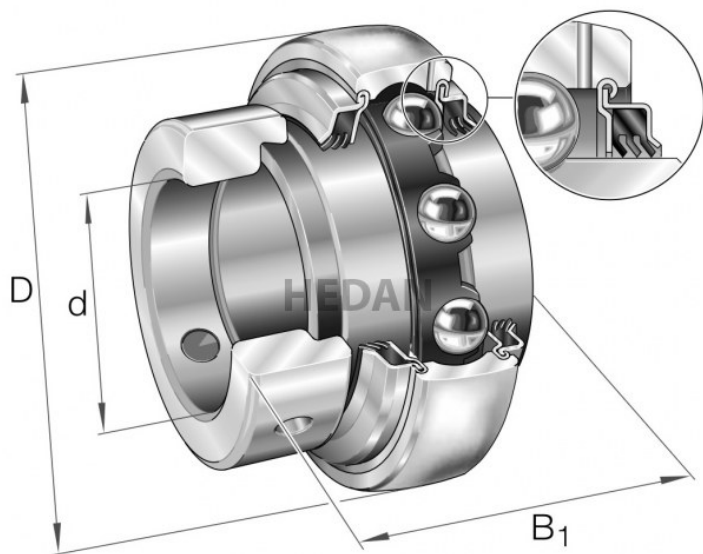

HEDAN

GE40-X

Variants

| | Index | Attributes | Availability | Price |
|--|-----------------------|------------|--------------|--|
|  | GE40-XL-KTT-B | | High | Product prices will become visible after signing in. |
|  | GE40-XL-KRR-B-2C | | Out of stock | Product prices will become visible after signing in. |
|  | GE40-XL-KRR-B-FA164 | | Out of stock | Product prices will become visible after signing in. |
|  | GE40-XL-KRR-B-FA125.5 | | Out of stock | Product prices will become visible after signing in. |
|  | GE40-XL-KRR-B | | High | Product prices will become visible after signing in. |
|  | GE40-XL-KLL-B | | Low | Product prices will become visible after signing in. |