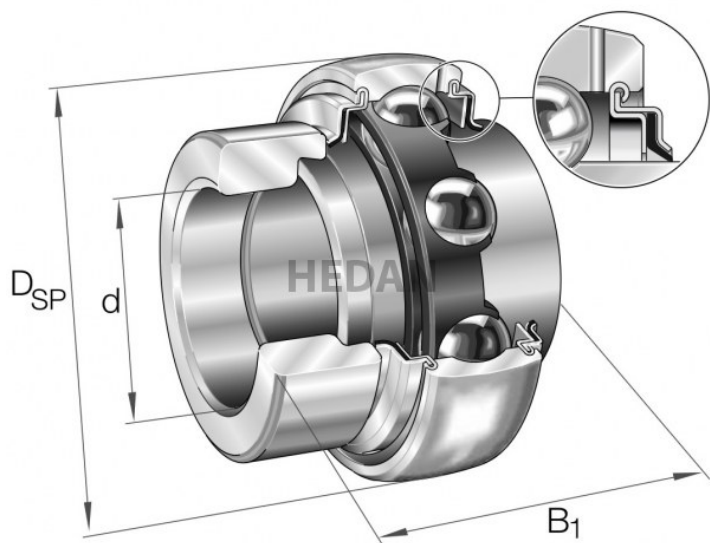

HEDAN

GE40-X

Variants

	Index	Attributes	Availability	Price
	GE40-XL-KRR-B-FA125.5		Out of stock	Product prices will become visible after signing in.
	GE40-XL-KRR-B-2C		Out of stock	Product prices will become visible after signing in.
	GE40-XL-KRR-B-FA164		Out of stock	Product prices will become visible after signing in.
	GE40-XL-KRR-B		High	Product prices will become visible after signing in.
	GE40-XL-KLL-B		Low	Product prices will become visible after signing in.
	GE40-XL-KTT-B		High	Product prices will become visible after signing in.