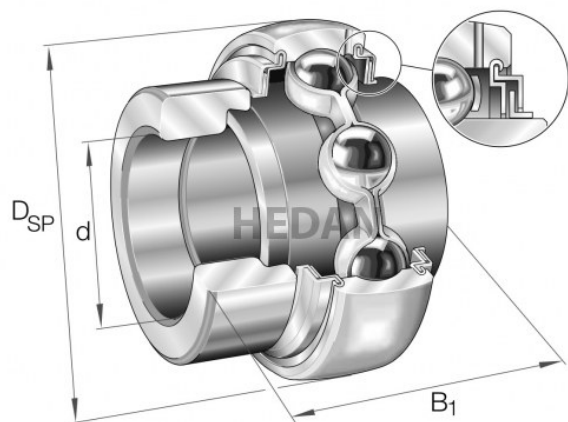

# HEDAN

**GE40-X**

## Variants

	Index	Attributes	Availability	Price
	GE40-XL-KLL-B		Out of stock	Product prices will become visible after signing in.
	GE40-XL-KRR-B-2C		Out of stock	Product prices will become visible after signing in.
	GE40-XL-KRR-B-FA164		Out of stock	Product prices will become visible after signing in.
	GE40-XL-KRR-B-FA125.5		Out of stock	Product prices will become visible after signing in.
	GE40-XL-KRR-B		High	Product prices will become visible after signing in.
	GE40-XL-KTT-B		High	Product prices will become visible after signing in.