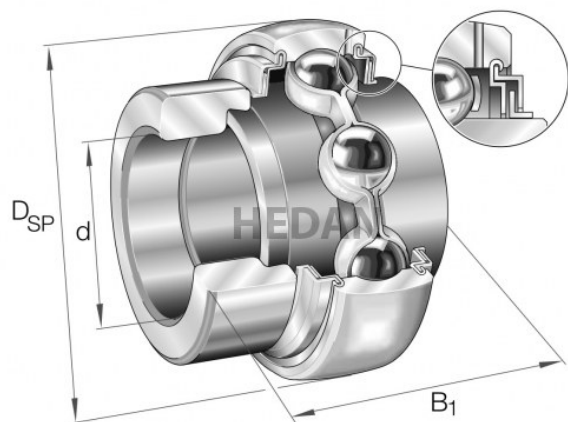

# HEDAN

**GE40-X**

## Variants

	Index	Attributes	Availability	Price
	GE40-XL-KLL-B		Low	Product prices will become visible after signing in.
	GE40-XL-KRR-B-2C		Out of stock	Product prices will become visible after signing in.
	GE40-XL-KRR-B-FA164		Out of stock	Product prices will become visible after signing in.
	GE40-XL-KRR-B-FA125.5		Out of stock	Product prices will become visible after signing in.
	GE40-XL-KRR-B		High	Product prices will become visible after signing in.
	GE40-XL-KTT-B		High	Product prices will become visible after signing in.