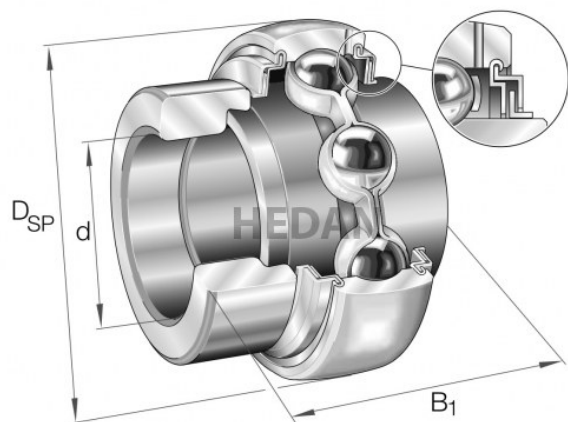

HEDAN

GE40-X

Variants

	Index	Attributes	Availability	Price
	GE40-XL-KLL-B		Out of stock	Product prices will become visible after signing in.
	GE40-XL-KRR-B-2C		Out of stock	Product prices will become visible after signing in.
	GE40-XL-KRR-B-FA164		Out of stock	Product prices will become visible after signing in.
	GE40-XL-KRR-B-FA125.5		Out of stock	Product prices will become visible after signing in.
	GE40-XL-KRR-B		High	Product prices will become visible after signing in.
	GE40-XL-KTT-B		High	Product prices will become visible after signing in.