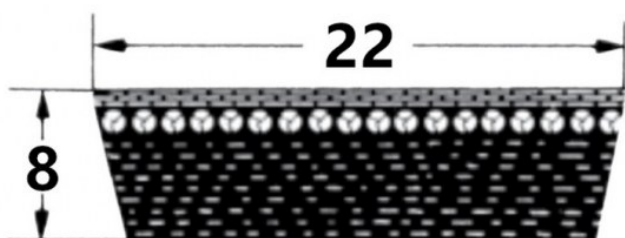

# HEDAN

HEDAN

**SVX-22**

Szerokość pasa [mm] = 22  
Wysokość pasa [mm] = 8  
Długość wewnętrzna Li [mm] = 700  
Kąt [°] = 27

## Variants

	Index	Attributes	Availability	Price
	SVX-22X8X700		Out of stock	Product prices will become visible after signing in.
	SVX-22X8X1060		Low	Product prices will become visible after signing in.
	SVX-22X8X650		Out of stock	Product prices will become visible after signing in.
	SVX-22X8X850		Out of stock	Product prices will become visible after signing in.
	SVX-22X8X800		Low	Product prices will become visible after signing in.
	SVX-22X8X750		Low	Product prices will become visible after signing in.
	SVX-22X8X565		Low	Product prices will become visible after signing in.
	SVX-22X8X610		Out of stock	Product prices will become visible after signing in.