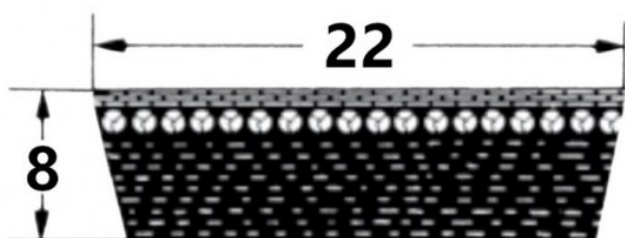

# HEDAN

HEDAN

**SVX-22**

Szerokość pasa [mm] = 22  
Wysokość pasa [mm] = 8  
Długość wewnętrzna Li [mm] = 700  
Kąt [°] = 27

## Variants

	Index	Attributes	Availability	Price
	SVX-22X8X700		Out of stock	Product prices will become visible after signing in.
	SVX-22X8X1060		Out of stock	Product prices will become visible after signing in.
	SVX-22X8X650		Out of stock	Product prices will become visible after signing in.
	SVX-22X8X850		Out of stock	Product prices will become visible after signing in.
	SVX-22X8X800		Low	Product prices will become visible after signing in.
	SVX-22X8X750		Low	Product prices will become visible after signing in.
	SVX-22X8X565		Low	Product prices will become visible after signing in.
	SVX-22X8X610		Out of stock	Product prices will become visible after signing in.