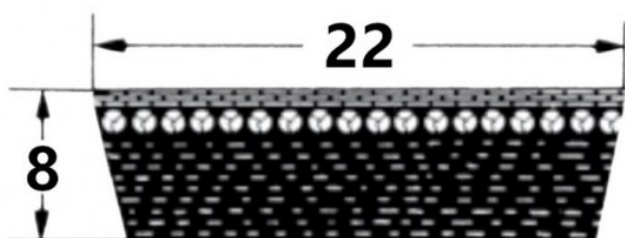

HEDAN

HEDAN

SVX-22

Szerokość pasa [mm] = 22
Wysokość pasa [mm] = 8
Długość wewnętrzna Li [mm] = 700
Kąt [°] = 27

Variants

	Index	Attributes	Availability	Price
	SVX-22X8X700		Low	Product prices will become visible after signing in.
	SVX-22X8X1060		Low	Product prices will become visible after signing in.
	SVX-22X8X650		Out of stock	Product prices will become visible after signing in.
	SVX-22X8X850		Out of stock	Product prices will become visible after signing in.
	SVX-22X8X800		Low	Product prices will become visible after signing in.
	SVX-22X8X750		Low	Product prices will become visible after signing in.
	SVX-22X8X565		Low	Product prices will become visible after signing in.
	SVX-22X8X610		Out of stock	Product prices will become visible after signing in.