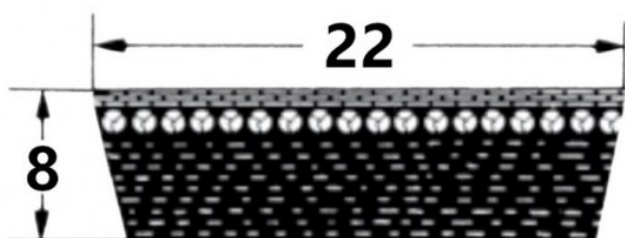

HEDAN

HEDAN

SVX-22

Szerokość pasa [mm] = 22
Wysokość pasa [mm] = 8
Długość wewnętrzna Li [mm] = 700
Kąt [°] = 27

Variants

	Index	Attributes	Availability	Price
	SVX-22X8X700		Out of stock	Product prices will become visible after signing in.
	SVX-22X8X1060		Low	Product prices will become visible after signing in.
	SVX-22X8X650		Out of stock	Product prices will become visible after signing in.
	SVX-22X8X850		Out of stock	Product prices will become visible after signing in.
	SVX-22X8X800		Low	Product prices will become visible after signing in.
	SVX-22X8X750		Low	Product prices will become visible after signing in.
	SVX-22X8X565		Low	Product prices will become visible after signing in.
	SVX-22X8X610		Out of stock	Product prices will become visible after signing in.