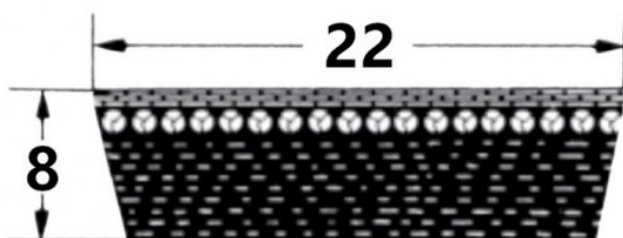

HEDAN

HEDAN

SVX-22

Szerokość pasa [mm] = 22
Wysokość pasa [mm] = 8
Długość wewnętrzna Li [mm] = 750
Kąt [°] = 27

Variants

	Index	Attributes	Availability	Price
	SVX-22X8X750		Low	Product prices will become visible after signing in.
	SVX-22X8X1060		Out of stock	Product prices will become visible after signing in.
	SVX-22X8X650		Out of stock	Product prices will become visible after signing in.
	SVX-22X8X700		Out of stock	Product prices will become visible after signing in.
	SVX-22X8X850		Out of stock	Product prices will become visible after signing in.
	SVX-22X8X800		Low	Product prices will become visible after signing in.
	SVX-22X8X565		Low	Product prices will become visible after signing in.
	SVX-22X8X610		Out of stock	Product prices will become visible after signing in.