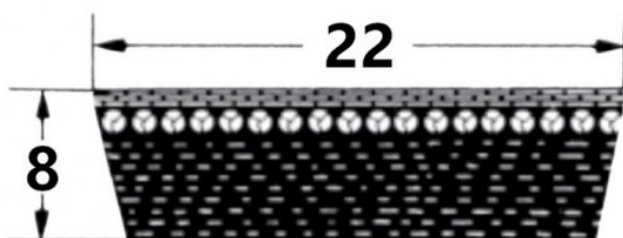

# HEDAN

HEDAN

Szerokość pasa [mm] = 22  
Wysokość pasa [mm] = 8  
Długość wewnętrzna Li [mm] = 750  
Kąt [°] = 27

**SVX-22**

## Variants

|  | Index         | Attributes | Availability | Price  |
|--|---------------|------------|--------------|--|
|    | SVX-22X8X750  |            | Low          | Product prices will become visible after signing in. |
|    | SVX-22X8X1060 |            | Low          | Product prices will become visible after signing in. |
|    | SVX-22X8X650  |            | Out of stock | Product prices will become visible after signing in. |
|   | SVX-22X8X700  |            | Out of stock | Product prices will become visible after signing in. |
|  | SVX-22X8X850  |            | Out of stock | Product prices will become visible after signing in. |
|  | SVX-22X8X800  |            | Low          | Product prices will become visible after signing in. |
|  | SVX-22X8X565  |            | Low          | Product prices will become visible after signing in. |
|  | SVX-22X8X610  |            | Out of stock | Product prices will become visible after signing in. |