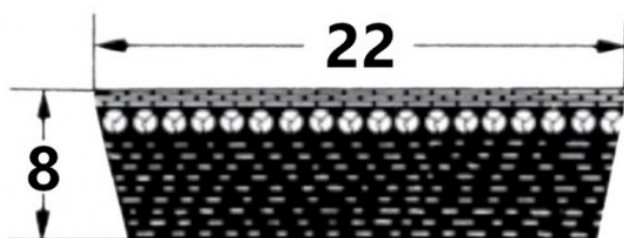

HEDAN

HEDAN

SVX-22

Szerokość pasa [mm] = 22
Wysokość pasa [mm] = 8
Długość wewnętrzna Li [mm] = 750
Kąt [°] = 27

Variants

	Index	Attributes	Availability	Price
	SVX-22X8X750		Low	Product prices will become visible after signing in.
	SVX-22X8X1060		Low	Product prices will become visible after signing in.
	SVX-22X8X650		Out of stock	Product prices will become visible after signing in.
	SVX-22X8X700		Out of stock	Product prices will become visible after signing in.
	SVX-22X8X850		Out of stock	Product prices will become visible after signing in.
	SVX-22X8X800		Low	Product prices will become visible after signing in.
	SVX-22X8X565		Low	Product prices will become visible after signing in.
	SVX-22X8X610		Out of stock	Product prices will become visible after signing in.