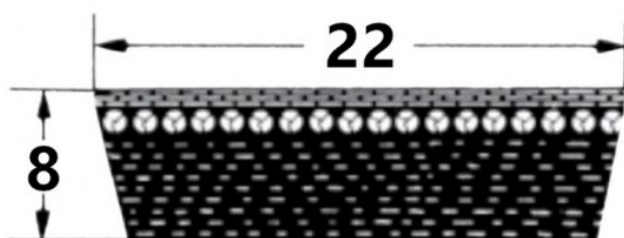

HEDAN

HEDAN

SVX-22

Szerokość pasa [mm] = 22
Wysokość pasa [mm] = 8
Długość wewnętrzna Li [mm] = 750
Kąt [°] = 27

Variants

	Index	Attributes	Availability	Price
	SVX-22X8X750		Low	Product prices will become visible after signing in.
	SVX-22X8X1060		Low	Product prices will become visible after signing in.
	SVX-22X8X650		Out of stock	Product prices will become visible after signing in.
	SVX-22X8X700		Low	Product prices will become visible after signing in.
	SVX-22X8X850		Out of stock	Product prices will become visible after signing in.
	SVX-22X8X800		Low	Product prices will become visible after signing in.
	SVX-22X8X565		Low	Product prices will become visible after signing in.
	SVX-22X8X610		Out of stock	Product prices will become visible after signing in.