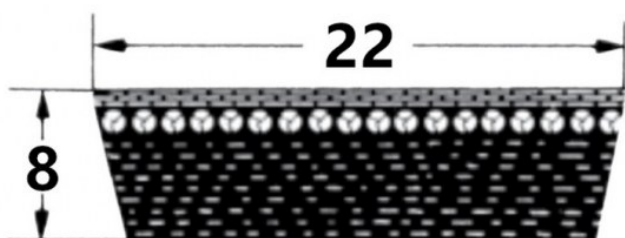

HEDAN

HEDAN

SVX-22

Szerokość pasa [mm] = 22
Wysokość pasa [mm] = 8
Długość wewnętrzna Li [mm] = 800
Kąt [°] = 27

Variants

	Index	Attributes	Availability	Price
	SVX-22X8X800		Low	Product prices will become visible after signing in.
	SVX-22X8X1060		Low	Product prices will become visible after signing in.
	SVX-22X8X650		Out of stock	Product prices will become visible after signing in.
	SVX-22X8X700		Out of stock	Product prices will become visible after signing in.
	SVX-22X8X850		Out of stock	Product prices will become visible after signing in.
	SVX-22X8X750		Low	Product prices will become visible after signing in.
	SVX-22X8X565		Low	Product prices will become visible after signing in.
	SVX-22X8X610		Out of stock	Product prices will become visible after signing in.