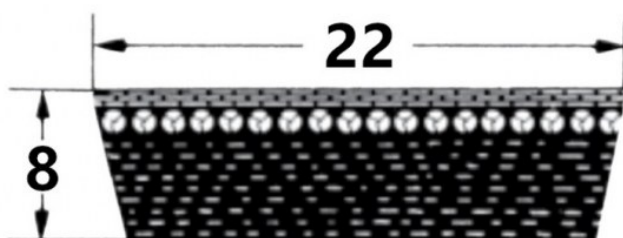

HEDAN

HEDAN

SVX-22

Szerokość pasa [mm] = 22
Wysokość pasa [mm] = 8
Długość wewnętrzna Li [mm] = 800
Kąt [°] = 27

Variants

	Index	Attributes	Availability	Price
	SVX-22X8X800		Low	Product prices will become visible after signing in.
	SVX-22X8X1060		Low	Product prices will become visible after signing in.
	SVX-22X8X650		Out of stock	Product prices will become visible after signing in.
	SVX-22X8X700		Low	Product prices will become visible after signing in.
	SVX-22X8X850		Out of stock	Product prices will become visible after signing in.
	SVX-22X8X750		Low	Product prices will become visible after signing in.
	SVX-22X8X565		Low	Product prices will become visible after signing in.
	SVX-22X8X610		Out of stock	Product prices will become visible after signing in.