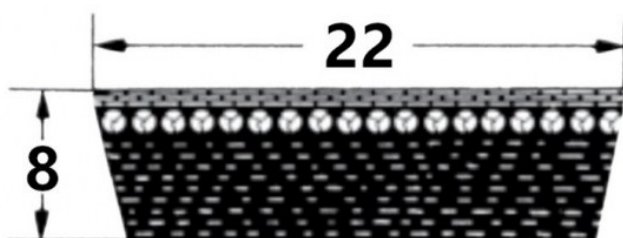

HEDAN

HEDAN

SVX-22

Szerokość pasa [mm] = 22
Wysokość pasa [mm] = 8
Długość wewnętrzna Li [mm] = 800
Kąt [°] = 27

Variants

	Index	Attributes	Availability	Price
	SVX-22X8X800		Low	Product prices will become visible after signing in.
	SVX-22X8X1060		Low	Product prices will become visible after signing in.
	SVX-22X8X650		Out of stock	Product prices will become visible after signing in.
	SVX-22X8X700		Out of stock	Product prices will become visible after signing in.
	SVX-22X8X850		Out of stock	Product prices will become visible after signing in.
	SVX-22X8X750		Low	Product prices will become visible after signing in.
	SVX-22X8X565		Low	Product prices will become visible after signing in.
	SVX-22X8X610		Out of stock	Product prices will become visible after signing in.