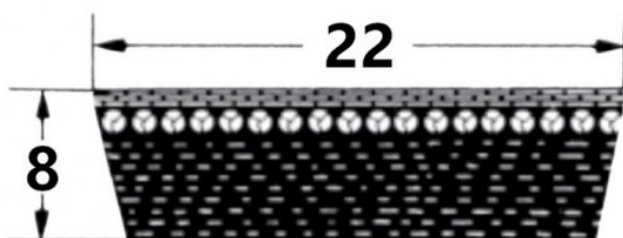

# HEDAN

HEDAN

**SVX-22**

Szerokość pasa [mm] = 22  
Wysokość pasa [mm] = 8  
Długość wewnętrzna Li [mm] = 800  
Kąt [°] = 27

## Variants

	Index	Attributes	Availability	Price
	SVX-22X8X800		Low	Product prices will become visible after signing in.
	SVX-22X8X1060		Out of stock	Product prices will become visible after signing in.
	SVX-22X8X650		Out of stock	Product prices will become visible after signing in.
	SVX-22X8X700		Out of stock	Product prices will become visible after signing in.
	SVX-22X8X850		Out of stock	Product prices will become visible after signing in.
	SVX-22X8X750		Low	Product prices will become visible after signing in.
	SVX-22X8X565		Low	Product prices will become visible after signing in.
	SVX-22X8X610		Out of stock	Product prices will become visible after signing in.