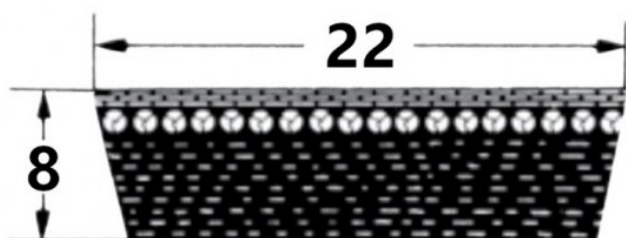

HEDAN

HEDAN

SVX-22

Szerokość pasa [mm] = 22
Wysokość pasa [mm] = 8
Długość wewnętrzna Li [mm] = 850
Kąt [°] = 27

Variants

	Index	Attributes	Availability	Price
	SVX-22X8X850		Out of stock	Product prices will become visible after signing in.
	SVX-22X8X1060		Out of stock	Product prices will become visible after signing in.
	SVX-22X8X650		Out of stock	Product prices will become visible after signing in.
	SVX-22X8X700		Out of stock	Product prices will become visible after signing in.
	SVX-22X8X800		Low	Product prices will become visible after signing in.
	SVX-22X8X750		Low	Product prices will become visible after signing in.
	SVX-22X8X565		Low	Product prices will become visible after signing in.
	SVX-22X8X610		Out of stock	Product prices will become visible after signing in.