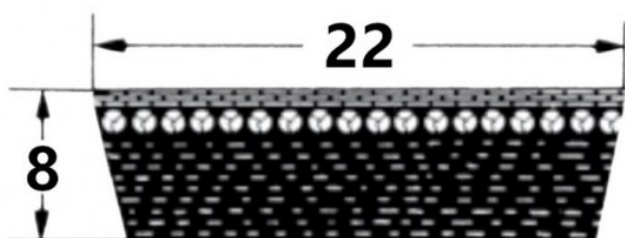

HEDAN

HEDAN

SVX-22

Szerokość pasa [mm] = 22
Wysokość pasa [mm] = 8
Długość wewnętrzna Li [mm] = 850
Kąt [°] = 27

Variants

	Index	Attributes	Availability	Price
	SVX-22X8X850		Out of stock	Product prices will become visible after signing in.
	SVX-22X8X1060		Low	Product prices will become visible after signing in.
	SVX-22X8X650		Out of stock	Product prices will become visible after signing in.
	SVX-22X8X700		Out of stock	Product prices will become visible after signing in.
	SVX-22X8X800		Low	Product prices will become visible after signing in.
	SVX-22X8X750		Low	Product prices will become visible after signing in.
	SVX-22X8X565		Low	Product prices will become visible after signing in.
	SVX-22X8X610		Out of stock	Product prices will become visible after signing in.