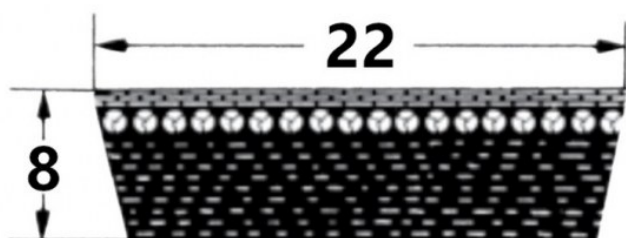

HEDAN

HEDAN

SVX-22

Szerokość pasa [mm] = 22
Wysokość pasa [mm] = 8
Długość wewnętrzna Li [mm] = 850
Kąt [°] = 27

Variants

	Index	Attributes	Availability	Price
	SVX-22X8X850		Out of stock	Product prices will become visible after signing in.
	SVX-22X8X1060		Low	Product prices will become visible after signing in.
	SVX-22X8X650		Out of stock	Product prices will become visible after signing in.
	SVX-22X8X700		Low	Product prices will become visible after signing in.
	SVX-22X8X800		Low	Product prices will become visible after signing in.
	SVX-22X8X750		Low	Product prices will become visible after signing in.
	SVX-22X8X565		Low	Product prices will become visible after signing in.
	SVX-22X8X610		Out of stock	Product prices will become visible after signing in.