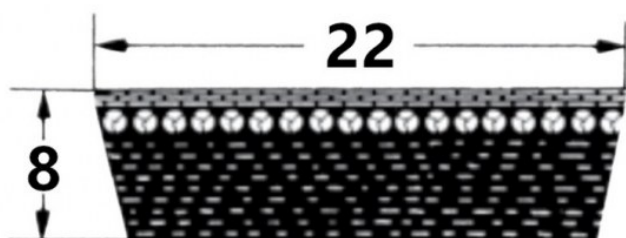

HEDAN

HEDAN

SVX-22

Szerokość pasa [mm] = 22
Wysokość pasa [mm] = 8
Długość wewnętrzna Li [mm] = 850
Kąt [°] = 27

Variants

	Index	Attributes	Availability	Price
	SVX-22X8X850		Out of stock	Product prices will become visible after signing in.
	SVX-22X8X1060		Low	Product prices will become visible after signing in.
	SVX-22X8X650		Out of stock	Product prices will become visible after signing in.
	SVX-22X8X700		Out of stock	Product prices will become visible after signing in.
	SVX-22X8X800		Low	Product prices will become visible after signing in.
	SVX-22X8X750		Low	Product prices will become visible after signing in.
	SVX-22X8X565		Low	Product prices will become visible after signing in.
	SVX-22X8X610		Out of stock	Product prices will become visible after signing in.