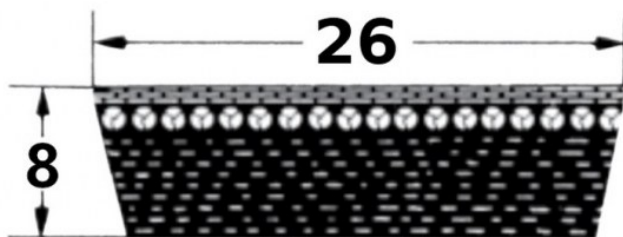

HEDAN

HEDAN

SVX-26

Szerokość pasa [mm] = 26
Wysokość pasa [mm] = 8
Długość wewnętrzna Li [mm] = 710
Kąt [°] = 27

Variants

	Index	Attributes	Availability	Price
	SVX-26X8X710		Low	Product prices will become visible after signing in.
	SVX-26X8X750		Low	Product prices will become visible after signing in.
	SVX-26X8X655		Out of stock	Product prices will become visible after signing in.