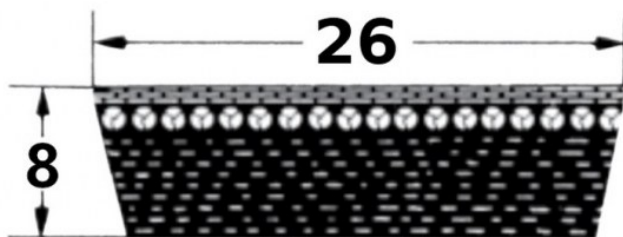

HEDAN

HEDAN

SVX-26

Szerokość pasa [mm] = 26
Wysokość pasa [mm] = 8
Długość wewnętrzna Li [mm] = 750
Kąt [°] = 27

Variants

	Index	Attributes	Availability	Price
	SVX-26X8X750		Low	Product prices will become visible after signing in.
	SVX-26X8X710		Low	Product prices will become visible after signing in.
	SVX-26X8X655		Out of stock	Product prices will become visible after signing in.