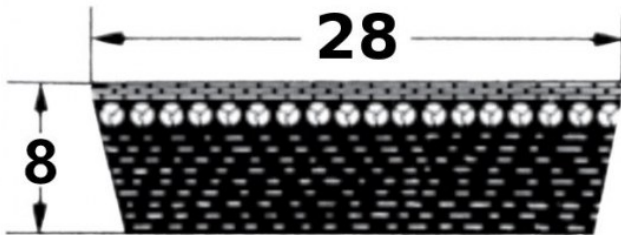

HEDAN

SVX-28

Szerokość pasa [mm] = 28
 Wysokość pasa [mm] = 8
 Długość wewnętrzna Li [mm] = 1000
 Kąt [°] = 27

Variants

	Index	Attributes	Availability	Price
	SVX-28X8X1000		Out of stock	Product prices will become visible after signing in.
	SVX-28X8X1180		Low	Product prices will become visible after signing in.
	SVX-28X8X900		Low	Product prices will become visible after signing in.
	SVX-28X8X950		Low	Product prices will become visible after signing in.
	SVX-28X8X600		Out of stock	Product prices will become visible after signing in.

 <p>SVX-28X8X800</p>	Low	Product prices will become visible after signing in.
 <p>SVX-28X8X1120</p>	Out of stock	Product prices will become visible after signing in.
 <p>SVX-28X8X750</p>	Out of stock	Product prices will become visible after signing in.
 <p>SVX-28X8X700</p>	Out of stock	Product prices will become visible after signing in.
 <p>SVX-28X8X850</p>	Out of stock	Product prices will become visible after signing in.
 <p>SVX-28X8X1250</p>	Out of stock	Product prices will become visible after signing in.