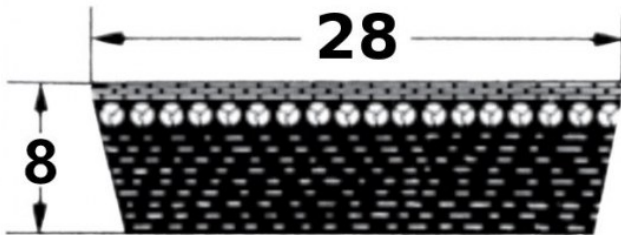

HEDAN

SVX-28

Szerokość pasa [mm] = 28
 Wysokość pasa [mm] = 8
 Długość wewnętrzna Li [mm] = 1000
 Kąt [°] = 27

Variants

	Index	Attributes	Availability	Price
	SVX-28X8X1000		Low	Product prices will become visible after signing in.
	SVX-28X8X1180		Low	Product prices will become visible after signing in.
	SVX-28X8X900		Low	Product prices will become visible after signing in.
	SVX-28X8X950		Low	Product prices will become visible after signing in.
	SVX-28X8X600		Low	Product prices will become visible after signing in.

	<p>SVX-28X8X800</p>	<p>Low</p>	<p>Product prices will become visible after signing in.</p>
	<p>SVX-28X8X1120</p>	<p>Low</p>	<p>Product prices will become visible after signing in.</p>
	<p>SVX-28X8X750</p>	<p>Out of stock</p>	<p>Product prices will become visible after signing in.</p>
	<p>SVX-28X8X700</p>	<p>Low</p>	<p>Product prices will become visible after signing in.</p>
	<p>SVX-28X8X850</p>	<p>Low</p>	<p>Product prices will become visible after signing in.</p>
	<p>SVX-28X8X1250</p>	<p>Out of stock</p>	<p>Product prices will become visible after signing in.</p>