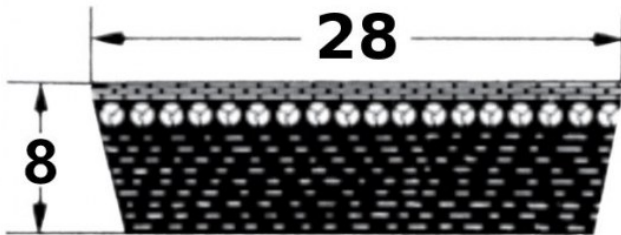

HEDAN

SVX-28

Szerokość pasa [mm] = 28
 Wysokość pasa [mm] = 8
 Długość wewnętrzna Li [mm] = 1000
 Kąt [°] = 27

Variants

	Index	Attributes	Availability	Price
	SVX-28X8X1000		Low	Product prices will become visible after signing in.
	SVX-28X8X1180		Low	Product prices will become visible after signing in.
	SVX-28X8X900		Low	Product prices will become visible after signing in.
	SVX-28X8X950		Low	Product prices will become visible after signing in.
	SVX-28X8X600		Low	Product prices will become visible after signing in.

	<p>SVX-28X8X800</p>	<p>Low</p>	<p>Product prices will become visible after signing in.</p>
	<p>SVX-28X8X1120</p>	<p>Low</p>	<p>Product prices will become visible after signing in.</p>
	<p>SVX-28X8X750</p>	<p>Out of stock</p>	<p>Product prices will become visible after signing in.</p>
	<p>SVX-28X8X700</p>	<p>Low</p>	<p>Product prices will become visible after signing in.</p>
	<p>SVX-28X8X850</p>	<p>Out of stock</p>	<p>Product prices will become visible after signing in.</p>
	<p>SVX-28X8X1250</p>	<p>Out of stock</p>	<p>Product prices will become visible after signing in.</p>