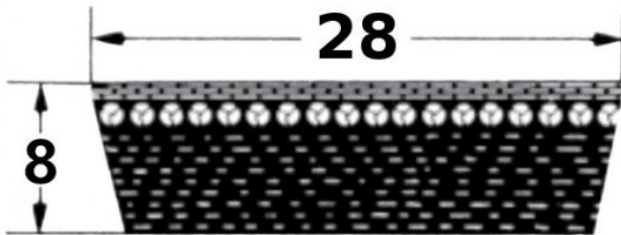

HEDAN

SVX-28

Szerokość pasa [mm] = 28
 Wysokość pasa [mm] = 8
 Długość wewnętrzna Li [mm] = 1000
 Kąt [°] = 27

Variants

	Index	Attributes	Availability	Price
	SVX-28X8X1000		Low	Product prices will become visible after signing in.
	SVX-28X8X1180		Low	Product prices will become visible after signing in.
	SVX-28X8X900		Low	Product prices will become visible after signing in.
	SVX-28X8X950		Low	Product prices will become visible after signing in.
	SVX-28X8X600		Low	Product prices will become visible after signing in.

	<p>SVX-28X8X800</p>	<p>Low</p>	<p>Product prices will become visible after signing in.</p>
	<p>SVX-28X8X1120</p>	<p>Low</p>	<p>Product prices will become visible after signing in.</p>
	<p>SVX-28X8X750</p>	<p>Low</p>	<p>Product prices will become visible after signing in.</p>
	<p>SVX-28X8X700</p>	<p>Low</p>	<p>Product prices will become visible after signing in.</p>
	<p>SVX-28X8X850</p>	<p>Low</p>	<p>Product prices will become visible after signing in.</p>
	<p>SVX-28X8X1250</p>	<p>Out of stock</p>	<p>Product prices will become visible after signing in.</p>