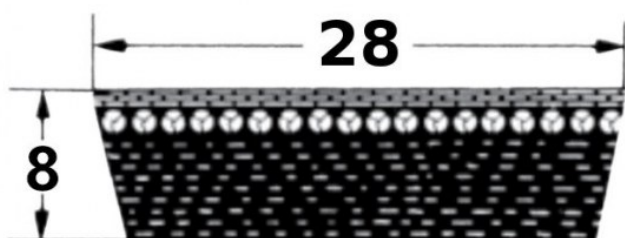

HEDAN

SVX-28

Szerokość pasa [mm] = 28
 Wysokość pasa [mm] = 8
 Długość wewnętrzna Li [mm] = 1120
 Kąt [°] = 27

Variants

	Index	Attributes	Availability	Price
	SVX-28X8X1120		Low	Product prices will become visible after signing in.
	SVX-28X8X1180		Low	Product prices will become visible after signing in.
	SVX-28X8X900		Low	Product prices will become visible after signing in.
	SVX-28X8X950		Low	Product prices will become visible after signing in.
	SVX-28X8X600		Low	Product prices will become visible after signing in.

	<p>SVX-28X8X800</p>	<p>Low</p>	<p>Product prices will become visible after signing in.</p>
	<p>SVX-28X8X1000</p>	<p>Low</p>	<p>Product prices will become visible after signing in.</p>
	<p>SVX-28X8X750</p>	<p>Out of stock</p>	<p>Product prices will become visible after signing in.</p>
	<p>SVX-28X8X700</p>	<p>Low</p>	<p>Product prices will become visible after signing in.</p>
	<p>SVX-28X8X850</p>	<p>Low</p>	<p>Product prices will become visible after signing in.</p>
	<p>SVX-28X8X1250</p>	<p>Out of stock</p>	<p>Product prices will become visible after signing in.</p>