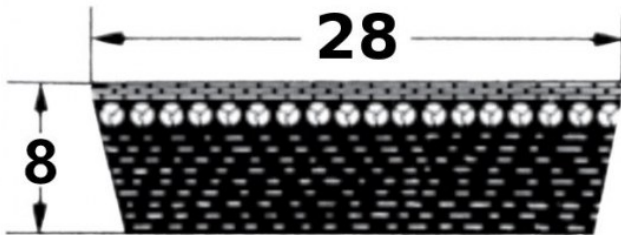

## SVX-28

Szerokość pasa [mm] = 28  
 Wysokość pasa [mm] = 8  
 Długość wewnętrzna Li [mm] = 1180  
 Kąt [°] = 27

### Variants

	Index	Attributes	Availability	Price
	SVX-28X8X1180		Low	Product prices will become visible after signing in.
	SVX-28X8X900		Low	Product prices will become visible after signing in.
	SVX-28X8X950		Low	Product prices will become visible after signing in.
	SVX-28X8X600		Low	Product prices will become visible after signing in.
	SVX-28X8X800		Low	Product prices will become visible after signing in.