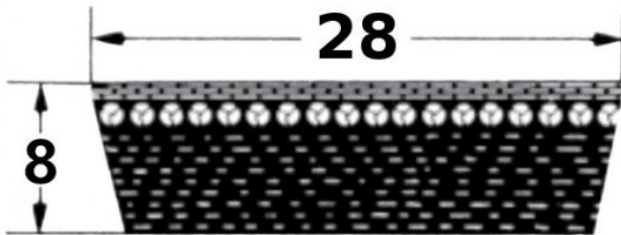

HEDAN

SVX-28

Szerokość pasa [mm] = 28
 Wysokość pasa [mm] = 8
 Długość wewnętrzna Li [mm] = 1180
 Kąt [°] = 27

Variants

	Index	Attributes	Availability	Price
	SVX-28X8X1180		Low	Product prices will become visible after signing in.
	SVX-28X8X900		Low	Product prices will become visible after signing in.
	SVX-28X8X950		Low	Product prices will become visible after signing in.
	SVX-28X8X600		Low	Product prices will become visible after signing in.
	SVX-28X8X800		Low	Product prices will become visible after signing in.

	<p>SVX-28X8X1000</p>	<p>Low</p>	<p>Product prices will become visible after signing in.</p>
	<p>SVX-28X8X1120</p>	<p>Low</p>	<p>Product prices will become visible after signing in.</p>
	<p>SVX-28X8X750</p>	<p>Out of stock</p>	<p>Product prices will become visible after signing in.</p>
	<p>SVX-28X8X700</p>	<p>Low</p>	<p>Product prices will become visible after signing in.</p>
	<p>SVX-28X8X850</p>	<p>Low</p>	<p>Product prices will become visible after signing in.</p>
	<p>SVX-28X8X1250</p>	<p>Out of stock</p>	<p>Product prices will become visible after signing in.</p>