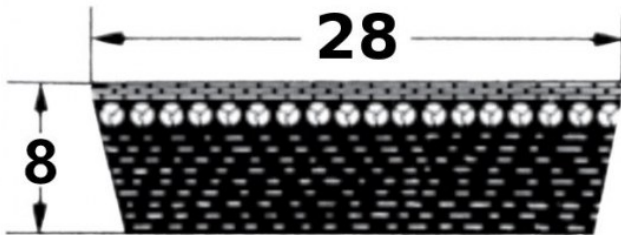

## SVX-28

Szerokość pasa [mm] = 28  
 Wysokość pasa [mm] = 8  
 Długość wewnętrzna Li [mm] = 1180  
 Kąt [°] = 27

### Variants

	Index	Attributes	Availability	Price
	SVX-28X8X1180		Low	Product prices will become visible after signing in.
	SVX-28X8X900		Low	Product prices will become visible after signing in.
	SVX-28X8X950		Low	Product prices will become visible after signing in.
	SVX-28X8X600		Out of stock	Product prices will become visible after signing in.
	SVX-28X8X800		Low	Product prices will become visible after signing in.