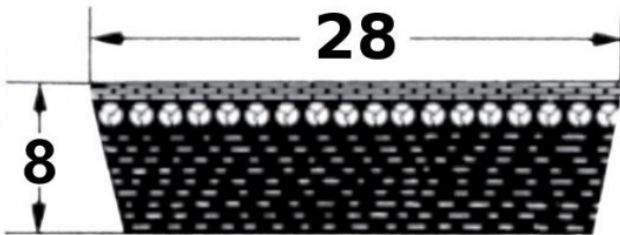

HEDAN

SVX-28

Szerokość pasa [mm] = 28
 Wysokość pasa [mm] = 8
 Długość wewnętrzna Li [mm] = 1180
 Kąt [°] = 27

Variants

	Index	Attributes	Availability	Price
	SVX-28X8X1180		Low	Product prices will become visible after signing in.
	SVX-28X8X900		Low	Product prices will become visible after signing in.
	SVX-28X8X950		Low	Product prices will become visible after signing in.
	SVX-28X8X600		Low	Product prices will become visible after signing in.
	SVX-28X8X800		Low	Product prices will become visible after signing in.

	<p>SVX-28X8X1000</p>	<p>Low</p>	<p>Product prices will become visible after signing in.</p>
	<p>SVX-28X8X1120</p>	<p>Low</p>	<p>Product prices will become visible after signing in.</p>
	<p>SVX-28X8X750</p>	<p>Low</p>	<p>Product prices will become visible after signing in.</p>
	<p>SVX-28X8X700</p>	<p>Low</p>	<p>Product prices will become visible after signing in.</p>
	<p>SVX-28X8X850</p>	<p>Low</p>	<p>Product prices will become visible after signing in.</p>
	<p>SVX-28X8X1250</p>	<p>Out of stock</p>	<p>Product prices will become visible after signing in.</p>