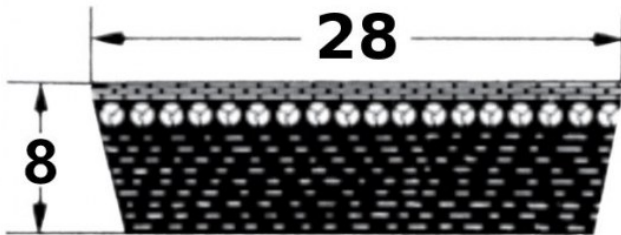

HEDAN

SVX-28

Szerokość pasa [mm] = 28
 Wysokość pasa [mm] = 8
 Długość wewnętrzna Li [mm] = 750
 Kąt [°] = 27

Variants

	Index	Attributes	Availability	Price
	SVX-28X8X750		Low	Product prices will become visible after signing in.
	SVX-28X8X1180		Low	Product prices will become visible after signing in.
	SVX-28X8X900		Low	Product prices will become visible after signing in.
	SVX-28X8X950		Low	Product prices will become visible after signing in.
	SVX-28X8X600		Low	Product prices will become visible after signing in.

	<p>SVX-28X8X800</p>	<p>Low</p>	<p>Product prices will become visible after signing in.</p>
	<p>SVX-28X8X1000</p>	<p>Low</p>	<p>Product prices will become visible after signing in.</p>
	<p>SVX-28X8X1120</p>	<p>Low</p>	<p>Product prices will become visible after signing in.</p>
	<p>SVX-28X8X700</p>	<p>Low</p>	<p>Product prices will become visible after signing in.</p>
	<p>SVX-28X8X850</p>	<p>Low</p>	<p>Product prices will become visible after signing in.</p>
	<p>SVX-28X8X1250</p>	<p>Out of stock</p>	<p>Product prices will become visible after signing in.</p>