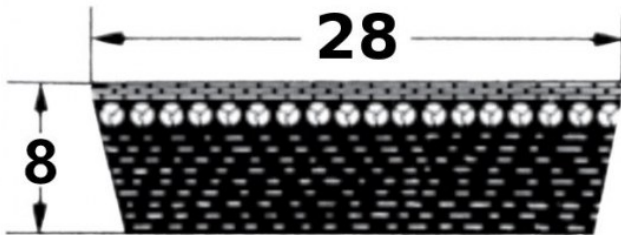

HEDAN

SVX-28

Szerokość pasa [mm] = 28
 Wysokość pasa [mm] = 8
 Długość wewnętrzna Li [mm] = 750
 Kąt [°] = 27

Variants

	Index	Attributes	Availability	Price
	SVX-28X8X750		Out of stock	Product prices will become visible after signing in.
	SVX-28X8X1180		Low	Product prices will become visible after signing in.
	SVX-28X8X900		Low	Product prices will become visible after signing in.
	SVX-28X8X950		Low	Product prices will become visible after signing in.
	SVX-28X8X600		Low	Product prices will become visible after signing in.

	<p>SVX-28X8X800</p>	<p>Low</p>	<p>Product prices will become visible after signing in.</p>
	<p>SVX-28X8X1000</p>	<p>Low</p>	<p>Product prices will become visible after signing in.</p>
	<p>SVX-28X8X1120</p>	<p>Low</p>	<p>Product prices will become visible after signing in.</p>
	<p>SVX-28X8X700</p>	<p>Low</p>	<p>Product prices will become visible after signing in.</p>
	<p>SVX-28X8X850</p>	<p>Low</p>	<p>Product prices will become visible after signing in.</p>
	<p>SVX-28X8X1250</p>	<p>Out of stock</p>	<p>Product prices will become visible after signing in.</p>