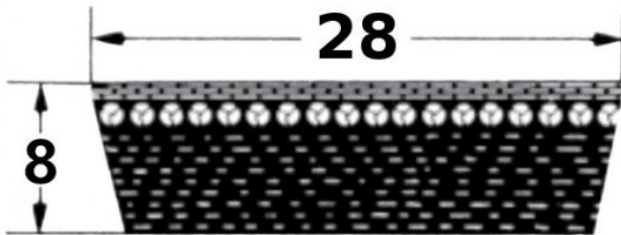

HEDAN

SVX-28

Szerokość pasa [mm] = 28
 Wysokość pasa [mm] = 8
 Długość wewnętrzna Li [mm] = 750
 Kąt [°] = 27

Variants

	Index	Attributes	Availability	Price
	SVX-28X8X750		Out of stock	Product prices will become visible after signing in.
	SVX-28X8X1180		Low	Product prices will become visible after signing in.
	SVX-28X8X900		Low	Product prices will become visible after signing in.
	SVX-28X8X950		Low	Product prices will become visible after signing in.
	SVX-28X8X600		Low	Product prices will become visible after signing in.

	<p>SVX-28X8X800</p>	<p>Low</p>	<p>Product prices will become visible after signing in.</p>
	<p>SVX-28X8X1000</p>	<p>Low</p>	<p>Product prices will become visible after signing in.</p>
	<p>SVX-28X8X1120</p>	<p>Low</p>	<p>Product prices will become visible after signing in.</p>
	<p>SVX-28X8X700</p>	<p>Low</p>	<p>Product prices will become visible after signing in.</p>
	<p>SVX-28X8X850</p>	<p>Out of stock</p>	<p>Product prices will become visible after signing in.</p>
	<p>SVX-28X8X1250</p>	<p>Out of stock</p>	<p>Product prices will become visible after signing in.</p>