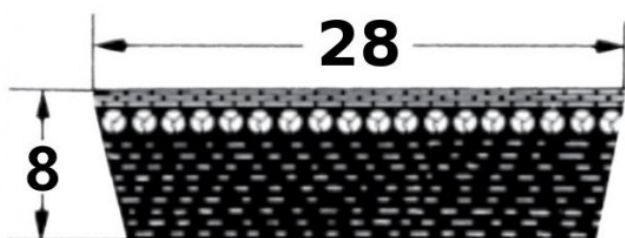

HEDAN

HEDAN

SVX-28

Szerokość pasa [mm] = 28
Wysokość pasa [mm] = 8
Długość wewnętrzna Li [mm] = 800
Kąt [°] = 27

Variants

	Index	Attributes	Availability	Price
	SVX-28X8X800		Low	Product prices will become visible after signing in.
	SVX-28X8X1180		Low	Product prices will become visible after signing in.
	SVX-28X8X900		Low	Product prices will become visible after signing in.
	SVX-28X8X950		Low	Product prices will become visible after signing in.
	SVX-28X8X600		Low	Product prices will become visible after signing in.

	<p>SVX-28X8X1000</p>	<p>Low</p>	<p>Product prices will become visible after signing in.</p>
	<p>SVX-28X8X1120</p>	<p>Low</p>	<p>Product prices will become visible after signing in.</p>
	<p>SVX-28X8X750</p>	<p>Out of stock</p>	<p>Product prices will become visible after signing in.</p>
	<p>SVX-28X8X700</p>	<p>Low</p>	<p>Product prices will become visible after signing in.</p>
	<p>SVX-28X8X850</p>	<p>Out of stock</p>	<p>Product prices will become visible after signing in.</p>
	<p>SVX-28X8X1250</p>	<p>Out of stock</p>	<p>Product prices will become visible after signing in.</p>