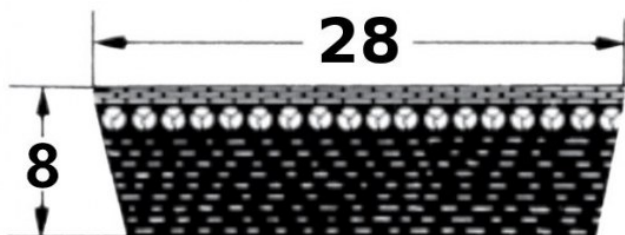

## SVX-28

Szerokość pasa [mm] = 28  
Wysokość pasa [mm] = 8  
Długość wewnętrzna Li [mm] = 800  
Kąt [°] = 27

### Variants

	Index	Attributes	Availability	Price
	SVX-28X8X800		Low	Product prices will become visible after signing in.
	SVX-28X8X1180		Low	Product prices will become visible after signing in.
	SVX-28X8X900		Low	Product prices will become visible after signing in.
	SVX-28X8X950		Low	Product prices will become visible after signing in.
	SVX-28X8X600		Out of stock	Product prices will become visible after signing in.