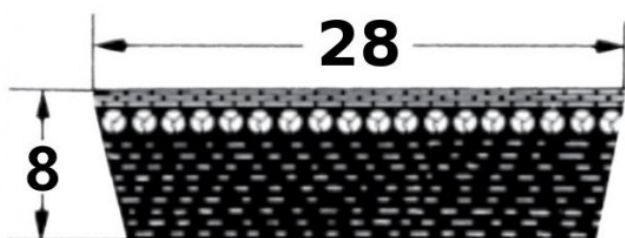

SVX-28

Szerokość pasa [mm] = 28
Wysokość pasa [mm] = 8
Długość wewnętrzna Li [mm] = 800
Kąt [°] = 27

Variants

	Index	Attributes	Availability	Price
	SVX-28X8X800		Low	Product prices will become visible after signing in.
	SVX-28X8X1180		Low	Product prices will become visible after signing in.
	SVX-28X8X900		Low	Product prices will become visible after signing in.
	SVX-28X8X950		Low	Product prices will become visible after signing in.
	SVX-28X8X600		Low	Product prices will become visible after signing in.