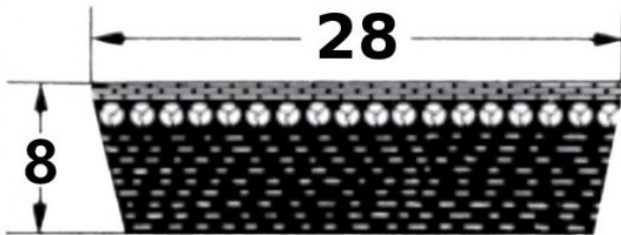

## SVX-28

Szerokość pasa [mm] = 28  
 Wysokość pasa [mm] = 8  
 Długość wewnętrzna Li [mm] = 850  
 Kąt [°] = 27

### Variants

	Index	Attributes	Availability	Price
	SVX-28X8X850		Low	Product prices will become visible after signing in.
	SVX-28X8X1180		Low	Product prices will become visible after signing in.
	SVX-28X8X900		Low	Product prices will become visible after signing in.
	SVX-28X8X950		Low	Product prices will become visible after signing in.
	SVX-28X8X600		Low	Product prices will become visible after signing in.