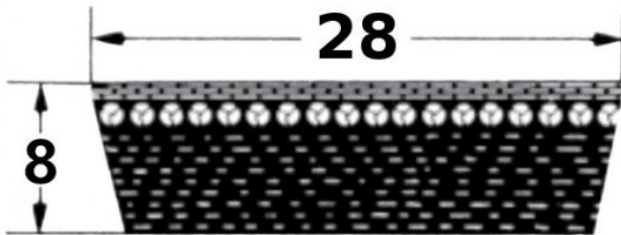

HEDAN

SVX-28

Szerokość pasa [mm] = 28
 Wysokość pasa [mm] = 8
 Długość wewnętrzna Li [mm] = 850
 Kąt [°] = 27

Variants

	Index	Attributes	Availability	Price
	SVX-28X8X850		Low	Product prices will become visible after signing in.
	SVX-28X8X1180		Low	Product prices will become visible after signing in.
	SVX-28X8X900		Low	Product prices will become visible after signing in.
	SVX-28X8X950		Low	Product prices will become visible after signing in.
	SVX-28X8X600		Low	Product prices will become visible after signing in.

	<p>SVX-28X8X800</p>	<p>Low</p>	<p>Product prices will become visible after signing in.</p>
	<p>SVX-28X8X1000</p>	<p>Low</p>	<p>Product prices will become visible after signing in.</p>
	<p>SVX-28X8X1120</p>	<p>Low</p>	<p>Product prices will become visible after signing in.</p>
	<p>SVX-28X8X750</p>	<p>Out of stock</p>	<p>Product prices will become visible after signing in.</p>
	<p>SVX-28X8X700</p>	<p>Low</p>	<p>Product prices will become visible after signing in.</p>
	<p>SVX-28X8X1250</p>	<p>Out of stock</p>	<p>Product prices will become visible after signing in.</p>