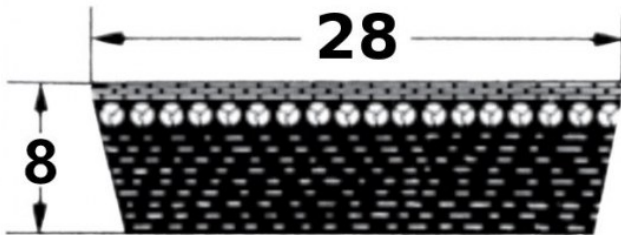

## SVX-28

Szerokość pasa [mm] = 28  
 Wysokość pasa [mm] = 8  
 Długość wewnętrzna Li [mm] = 850  
 Kąt [°] = 27

### Variants

	Index	Attributes	Availability	Price
	SVX-28X8X850		Out of stock	Product prices will become visible after signing in.
	SVX-28X8X1180		Low	Product prices will become visible after signing in.
	SVX-28X8X900		Low	Product prices will become visible after signing in.
	SVX-28X8X950		Low	Product prices will become visible after signing in.
	SVX-28X8X600		Low	Product prices will become visible after signing in.