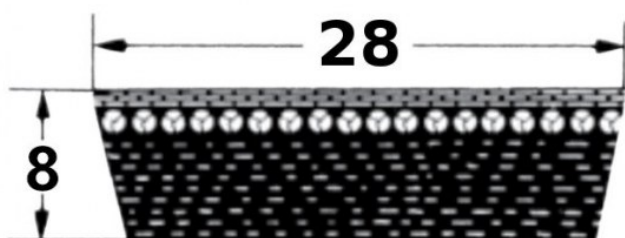

HEDAN

SVX-28

Szerokość pasa [mm] = 28
 Wysokość pasa [mm] = 8
 Długość wewnętrzna Li [mm] = 850
 Kąt [°] = 27

Variants

	Index	Attributes	Availability	Price
	SVX-28X8X850		Out of stock	Product prices will become visible after signing in.
	SVX-28X8X1180		Low	Product prices will become visible after signing in.
	SVX-28X8X900		Low	Product prices will become visible after signing in.
	SVX-28X8X950		Low	Product prices will become visible after signing in.
	SVX-28X8X600		Out of stock	Product prices will become visible after signing in.

	<p>SVX-28X8X800</p>	<p>Low</p>	<p>Product prices will become visible after signing in.</p>
	<p>SVX-28X8X1000</p>	<p>Out of stock</p>	<p>Product prices will become visible after signing in.</p>
	<p>SVX-28X8X1120</p>	<p>Out of stock</p>	<p>Product prices will become visible after signing in.</p>
	<p>SVX-28X8X750</p>	<p>Out of stock</p>	<p>Product prices will become visible after signing in.</p>
	<p>SVX-28X8X700</p>	<p>Out of stock</p>	<p>Product prices will become visible after signing in.</p>
	<p>SVX-28X8X1250</p>	<p>Out of stock</p>	<p>Product prices will become visible after signing in.</p>