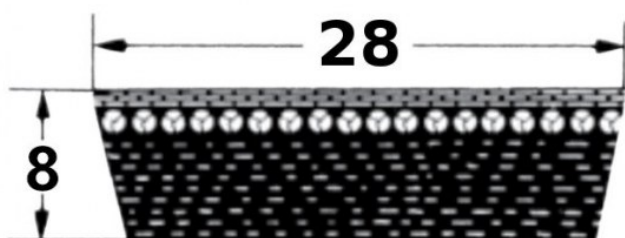

## SVX-28

Szerokość pasa [mm] = 28  
 Wysokość pasa [mm] = 8  
 Długość wewnętrzna Li [mm] = 900  
 Kąt [°] = 27

### Variants

	Index	Attributes	Availability	Price
	SVX-28X8X900		Low	Product prices will become visible after signing in.
	SVX-28X8X1180		Low	Product prices will become visible after signing in.
	SVX-28X8X950		Low	Product prices will become visible after signing in.
	SVX-28X8X600		Low	Product prices will become visible after signing in.
	SVX-28X8X800		Low	Product prices will become visible after signing in.