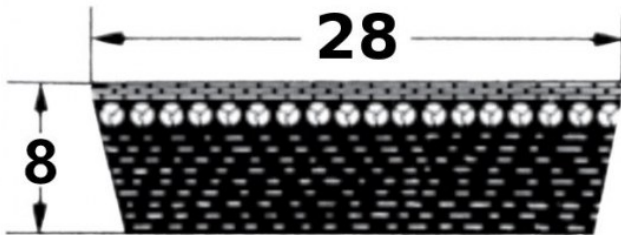

HEDAN

SVX-28

Szerokość pasa [mm] = 28
Wysokość pasa [mm] = 8
Długość wewnętrzna Li [mm] = 900
Kąt [°] = 27

Variants

	Index	Attributes	Availability	Price
	SVX-28X8X900		Low	Product prices will become visible after signing in.
	SVX-28X8X1180		Low	Product prices will become visible after signing in.
	SVX-28X8X950		Low	Product prices will become visible after signing in.
	SVX-28X8X600		Low	Product prices will become visible after signing in.
	SVX-28X8X800		Low	Product prices will become visible after signing in.