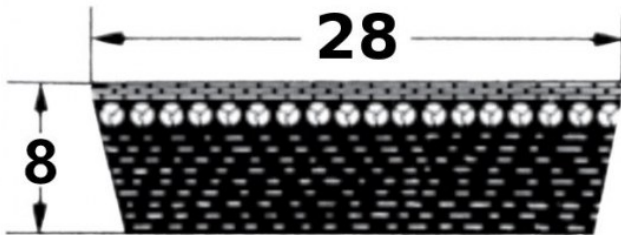

HEDAN

SVX-28

Szerokość pasa [mm] = 28
 Wysokość pasa [mm] = 8
 Długość wewnętrzna Li [mm] = 900
 Kąt [°] = 27

Variants

	Index	Attributes	Availability	Price
	SVX-28X8X900		Low	Product prices will become visible after signing in.
	SVX-28X8X1180		Low	Product prices will become visible after signing in.
	SVX-28X8X950		Low	Product prices will become visible after signing in.
	SVX-28X8X600		Low	Product prices will become visible after signing in.
	SVX-28X8X800		Low	Product prices will become visible after signing in.

	<p>SVX-28X8X1000</p>	<p>Low</p>	<p>Product prices will become visible after signing in.</p>
	<p>SVX-28X8X1120</p>	<p>Low</p>	<p>Product prices will become visible after signing in.</p>
	<p>SVX-28X8X750</p>	<p>Low</p>	<p>Product prices will become visible after signing in.</p>
	<p>SVX-28X8X700</p>	<p>Low</p>	<p>Product prices will become visible after signing in.</p>
	<p>SVX-28X8X850</p>	<p>Low</p>	<p>Product prices will become visible after signing in.</p>
	<p>SVX-28X8X1250</p>	<p>Out of stock</p>	<p>Product prices will become visible after signing in.</p>