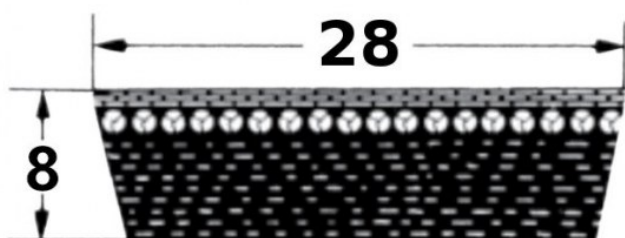

HEDAN

SVX-28

Szerokość pasa [mm] = 28
 Wysokość pasa [mm] = 8
 Długość wewnętrzna Li [mm] = 950
 Kąt [°] = 27

Variants

	Index	Attributes	Availability	Price
	SVX-28X8X950		Low	Product prices will become visible after signing in.
	SVX-28X8X1180		Low	Product prices will become visible after signing in.
	SVX-28X8X900		Low	Product prices will become visible after signing in.
	SVX-28X8X600		Out of stock	Product prices will become visible after signing in.
	SVX-28X8X800		Low	Product prices will become visible after signing in.

	<p>SVX-28X8X1000</p>	<p>Out of stock</p>	<p>Product prices will become visible after signing in.</p>
	<p>SVX-28X8X1120</p>	<p>Out of stock</p>	<p>Product prices will become visible after signing in.</p>
	<p>SVX-28X8X750</p>	<p>Out of stock</p>	<p>Product prices will become visible after signing in.</p>
	<p>SVX-28X8X700</p>	<p>Out of stock</p>	<p>Product prices will become visible after signing in.</p>
	<p>SVX-28X8X850</p>	<p>Out of stock</p>	<p>Product prices will become visible after signing in.</p>
	<p>SVX-28X8X1250</p>	<p>Out of stock</p>	<p>Product prices will become visible after signing in.</p>