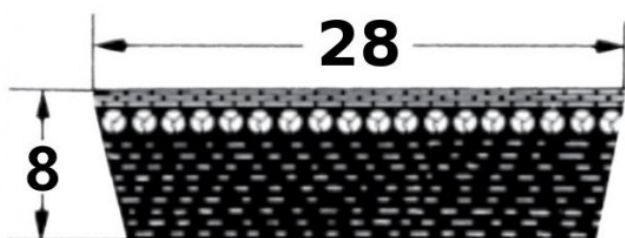

HEDAN

SVX-28

Szerokość pasa [mm] = 28
 Wysokość pasa [mm] = 8
 Długość wewnętrzna Li [mm] = 950
 Kąt [°] = 27

Variants

	Index	Attributes	Availability	Price
	SVX-28X8X950		Low	Product prices will become visible after signing in.
	SVX-28X8X1180		Low	Product prices will become visible after signing in.
	SVX-28X8X900		Low	Product prices will become visible after signing in.
	SVX-28X8X600		Low	Product prices will become visible after signing in.
	SVX-28X8X800		Low	Product prices will become visible after signing in.

	<p>SVX-28X8X1000</p>	<p>Low</p>	<p>Product prices will become visible after signing in.</p>
	<p>SVX-28X8X1120</p>	<p>Low</p>	<p>Product prices will become visible after signing in.</p>
	<p>SVX-28X8X750</p>	<p>Out of stock</p>	<p>Product prices will become visible after signing in.</p>
	<p>SVX-28X8X700</p>	<p>Low</p>	<p>Product prices will become visible after signing in.</p>
	<p>SVX-28X8X850</p>	<p>Low</p>	<p>Product prices will become visible after signing in.</p>
	<p>SVX-28X8X1250</p>	<p>Out of stock</p>	<p>Product prices will become visible after signing in.</p>