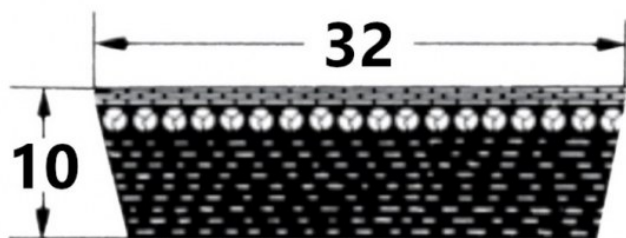

HEDAN

HEDAN

SVX-32

Szerokość pasa [mm] = 32
Wysokość pasa [mm] = 10
Długość wewnętrzna Li [mm] = 1120
Kąt [°] = 27

Variants

	Index	Attributes	Availability	Price
	SVX-32X10X1120		Low	Product prices will become visible after signing in.
	SVX-32X10X900		Low	Product prices will become visible after signing in.
	SVX-32X10X950		Out of stock	Product prices will become visible after signing in.
	SVX-32X10X1000		Out of stock	Product prices will become visible after signing in.
	SVX-32X10X850		Low	Product prices will become visible after signing in.
	SVX-32X10X750		Out of stock	Product prices will become visible after signing in.
	SVX-32X10X790		Low	Product prices will become visible after signing in.