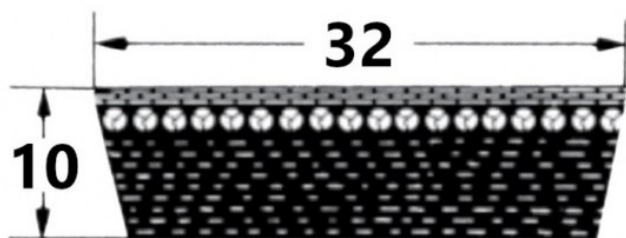

# HEDAN

HEDAN

**SVX-32**

Szerokość pasa [mm] = 32  
Wysokość pasa [mm] = 10  
Długość wewnętrzna Li [mm] = 1120  
Kąt [°] = 27

## Variants

	Index	Attributes	Availability	Price
	SVX-32X10X1120		Low	Product prices will become visible after signing in.
	SVX-32X10X900		Low	Product prices will become visible after signing in.
	SVX-32X10X950		Out of stock	Product prices will become visible after signing in.
	SVX-32X10X850		Low	Product prices will become visible after signing in.
	SVX-32X10X750		Low	Product prices will become visible after signing in.
	SVX-32X10X790		Low	Product prices will become visible after signing in.