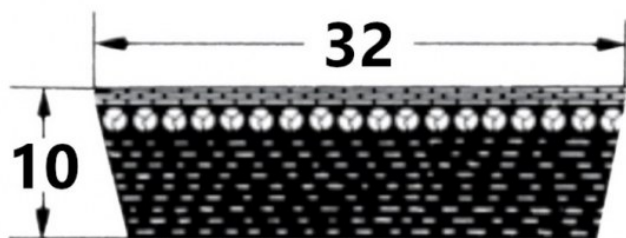

HEDAN

HEDAN

SVX-32

Szerokość pasa [mm] = 32
Wysokość pasa [mm] = 10
Długość wewnętrzna Li [mm] = 790
Kąt [°] = 27

Variants

	Index	Attributes	Availability	Price
	SVX-32X10X790		Low	Product prices will become visible after signing in.
	SVX-32X10X1120		Low	Product prices will become visible after signing in.
	SVX-32X10X900		Low	Product prices will become visible after signing in.
	SVX-32X10X950		Out of stock	Product prices will become visible after signing in.
	SVX-32X10X1000		Out of stock	Product prices will become visible after signing in.
	SVX-32X10X850		Low	Product prices will become visible after signing in.
	SVX-32X10X750		Out of stock	Product prices will become visible after signing in.