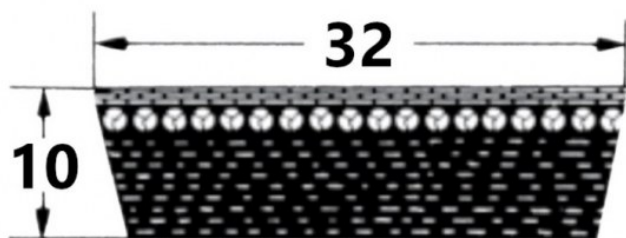

HEDAN

HEDAN

SVX-32

Szerokość pasa [mm] = 32
Wysokość pasa [mm] = 10
Długość wewnętrzna Li [mm] = 790
Kąt [°] = 27

Variants

	Index	Attributes	Availability	Price
	SVX-32X10X790		Low	Product prices will become visible after signing in.
	SVX-32X10X1120		Low	Product prices will become visible after signing in.
	SVX-32X10X900		Low	Product prices will become visible after signing in.
	SVX-32X10X950		Out of stock	Product prices will become visible after signing in.
	SVX-32X10X850		Low	Product prices will become visible after signing in.
	SVX-32X10X750		Low	Product prices will become visible after signing in.