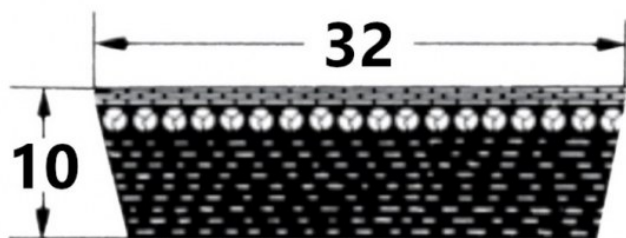

HEDAN

HEDAN

SVX-32

Szerokość pasa [mm] = 32
Wysokość pasa [mm] = 10
Długość wewnętrzna Li [mm] = 850
Kąt [°] = 27

Variants

	Index	Attributes	Availability	Price
	SVX-32X10X850		Low	Product prices will become visible after signing in.
	SVX-32X10X1120		Low	Product prices will become visible after signing in.
	SVX-32X10X900		Low	Product prices will become visible after signing in.
	SVX-32X10X950		Out of stock	Product prices will become visible after signing in.
	SVX-32X10X1000		Out of stock	Product prices will become visible after signing in.
	SVX-32X10X750		Out of stock	Product prices will become visible after signing in.
	SVX-32X10X790		Low	Product prices will become visible after signing in.