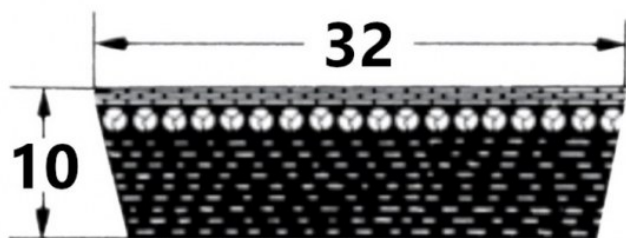

HEDAN

HEDAN

SVX-32

Szerokość pasa [mm] = 32
Wysokość pasa [mm] = 10
Długość wewnętrzna Li [mm] = 850
Kąt [°] = 27

Variants

	Index	Attributes	Availability	Price
	SVX-32X10X850		Low	Product prices will become visible after signing in.
	SVX-32X10X1120		Low	Product prices will become visible after signing in.
	SVX-32X10X900		Low	Product prices will become visible after signing in.
	SVX-32X10X950		Out of stock	Product prices will become visible after signing in.
	SVX-32X10X750		Low	Product prices will become visible after signing in.
	SVX-32X10X790		Low	Product prices will become visible after signing in.