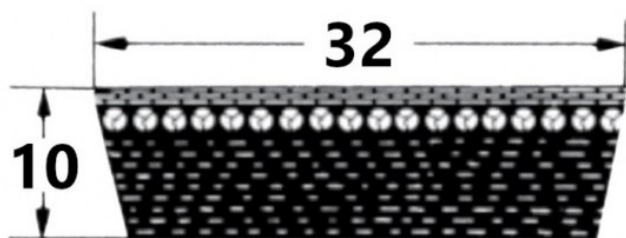

# HEDAN

HEDAN

**SVX-32**

Szerokość pasa [mm] = 32  
Wysokość pasa [mm] = 10  
Długość wewnętrzna Li [mm] = 900  
Kąt [°] = 27

## Variants

	Index	Attributes	Availability	Price
	SVX-32X10X900		Low	Product prices will become visible after signing in.
	SVX-32X10X1120		Low	Product prices will become visible after signing in.
	SVX-32X10X950		Out of stock	Product prices will become visible after signing in.
	SVX-32X10X1000		Out of stock	Product prices will become visible after signing in.
	SVX-32X10X850		Low	Product prices will become visible after signing in.
	SVX-32X10X750		Out of stock	Product prices will become visible after signing in.
	SVX-32X10X790		Low	Product prices will become visible after signing in.