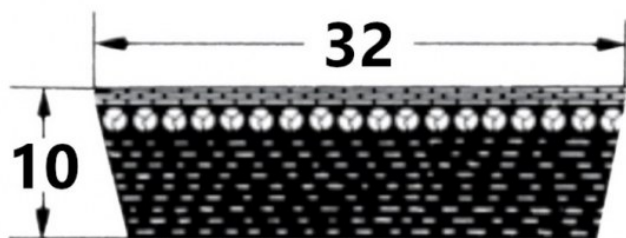

HEDAN

HEDAN

SVX-32

Szerokość pasa [mm] = 32
Wysokość pasa [mm] = 10
Długość wewnętrzna Li [mm] = 900
Kąt [°] = 27

Variants

	Index	Attributes	Availability	Price
	SVX-32X10X900		Low	Product prices will become visible after signing in.
	SVX-32X10X1120		Low	Product prices will become visible after signing in.
	SVX-32X10X950		Out of stock	Product prices will become visible after signing in.
	SVX-32X10X850		Low	Product prices will become visible after signing in.
	SVX-32X10X750		Low	Product prices will become visible after signing in.
	SVX-32X10X790		Low	Product prices will become visible after signing in.