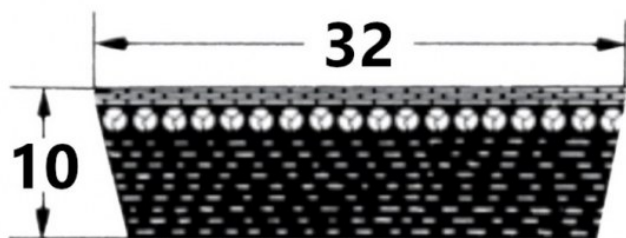

HEDAN

HEDAN

SVX-32

Szerokość pasa [mm] = 32
Wysokość pasa [mm] = 10
Długość wewnętrzna Li [mm] = 950
Kąt [°] = 27

Variants

	Index	Attributes	Availability	Price
	SVX-32X10X950		Out of stock	Product prices will become visible after signing in.
	SVX-32X10X1120		Low	Product prices will become visible after signing in.
	SVX-32X10X900		Low	Product prices will become visible after signing in.
	SVX-32X10X1000		Out of stock	Product prices will become visible after signing in.
	SVX-32X10X850		Low	Product prices will become visible after signing in.
	SVX-32X10X750		Out of stock	Product prices will become visible after signing in.
	SVX-32X10X790		Low	Product prices will become visible after signing in.