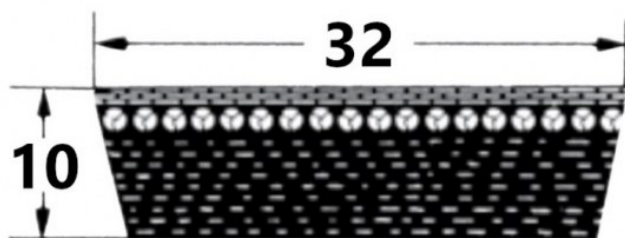

# HEDAN

HEDAN

**SVX-32**

Szerokość pasa [mm] = 32  
Wysokość pasa [mm] = 10  
Długość wewnętrzna Li [mm] = 950  
Kąt [°] = 27

## Variants

	Index	Attributes	Availability	Price
	SVX-32X10X950		Out of stock	Product prices will become visible after signing in.
	SVX-32X10X1120		Low	Product prices will become visible after signing in.
	SVX-32X10X900		Low	Product prices will become visible after signing in.
	SVX-32X10X850		Low	Product prices will become visible after signing in.
	SVX-32X10X750		Low	Product prices will become visible after signing in.
	SVX-32X10X790		Low	Product prices will become visible after signing in.