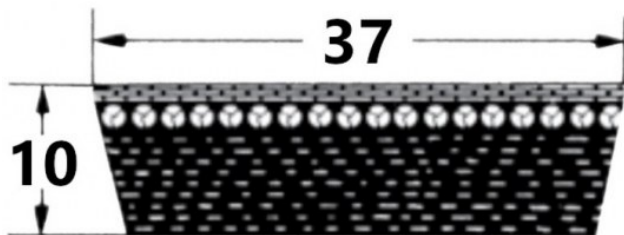

HEDAN

HEDAN

SVX-37

Szerokość pasa [mm] = 37
Wysokość pasa [mm] = 10
Długość wewnętrzna Li [mm] = 1060
Kąt [°] = 27

Variants

| | Index | Attributes | Availability | Price |
|--|----------------|------------|--------------|--|
| | SVX-37X10X1060 | | Low | Product prices will become visible after signing in. |
| | SVX-37X10X1800 | | Low | Product prices will become visible after signing in. |
| | SVX-37X10X1250 | | Out of stock | Product prices will become visible after signing in. |
| | SVX-37X10X900 | | Low | Product prices will become visible after signing in. |