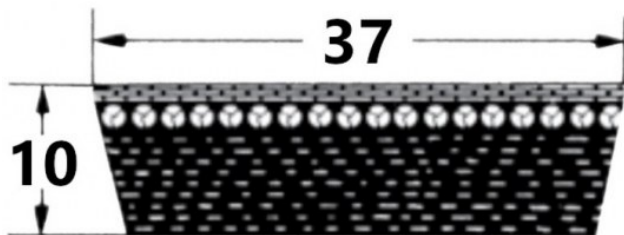

## SVX-37

Szerokość pasa [mm] = 37  
Wysokość pasa [mm] = 10  
Długość wewnętrzna Li [mm] = 1060  
Kąt [°] = 27

### Variants

	Index	Attributes	Availability	Price
	SVX-37X10X1060		Low	Product prices will become visible after signing in.
	SVX-37X10X1800		Low	Product prices will become visible after signing in.
	SVX-37X10X1250		Out of stock	Product prices will become visible after signing in.
	SVX-37X10X900		Low	Product prices will become visible after signing in.