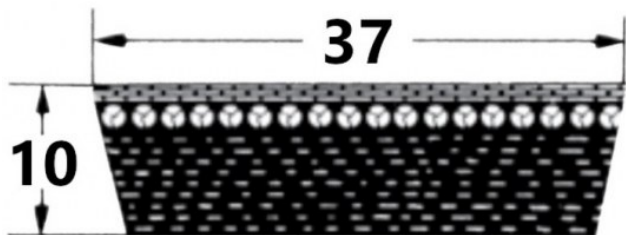

HEDAN

HEDAN

SVX-37

Szerokość pasa [mm] = 37
Wysokość pasa [mm] = 10
Długość wewnętrzna Li [mm] = 1060
Kąt [°] = 27

Variants

	Index	Attributes	Availability	Price
	SVX-37X10X1060		Low	Product prices will become visible after signing in.
	SVX-37X10X1800		Low	Product prices will become visible after signing in.
	SVX-37X10X1250		Out of stock	Product prices will become visible after signing in.
	SVX-37X10X900		Low	Product prices will become visible after signing in.