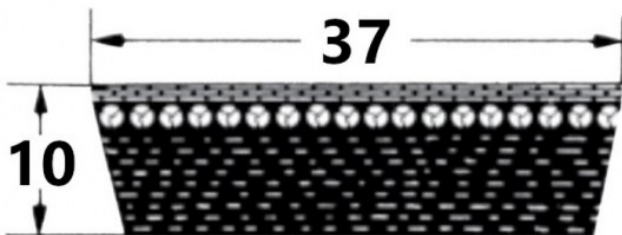

## SVX-37

Szerokość pasa [mm] = 37  
Wysokość pasa [mm] = 10  
Długość wewnętrzna Li [mm] = 1060  
Kąt [°] = 27

### Variants

	Index	Attributes	Availability	Price
	SVX-37X10X1060		Low	Product prices will become visible after signing in.
	SVX-37X10X1800		Low	Product prices will become visible after signing in.
	SVX-37X10X1250		Low	Product prices will become visible after signing in.
	SVX-37X10X900		Low	Product prices will become visible after signing in.