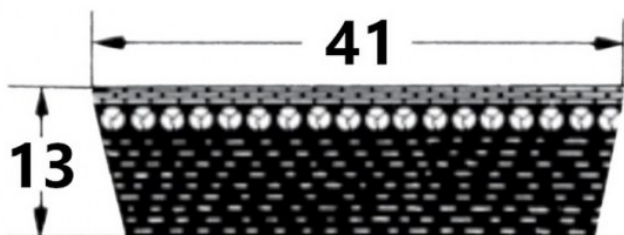

HEDAN

HEDAN

SVX-41

Szerokość pasa [mm] = 41
Wysokość pasa [mm] = 13
Długość wewnętrzna Li [mm] = 1000
Kąt [°] = 27

Variants

	Index	Attributes	Availability	Price
	SVX-41X13X1000		Low	Product prices will become visible after signing in.
	SVX-41X13X1060		Low	Product prices will become visible after signing in.
	SVX-41X13X1600		Low	Product prices will become visible after signing in.
	SVX-41X13X925		Low	Product prices will become visible after signing in.
	SVX-41X13X1250		Low	Product prices will become visible after signing in.