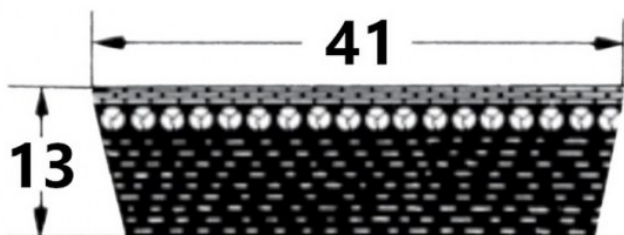

HEDAN

HEDAN

SVX-41

Szerokość pasa [mm] = 41
Wysokość pasa [mm] = 13
Długość wewnętrzna Li [mm] = 1250
Kąt [°] = 27

Variants

	Index	Attributes	Availability	Price
	SVX-41X13X1250		Low	Product prices will become visible after signing in.
	SVX-41X13X1000		Low	Product prices will become visible after signing in.
	SVX-41X13X1060		Low	Product prices will become visible after signing in.
	SVX-41X13X1600		Low	Product prices will become visible after signing in.
	SVX-41X13X925		Low	Product prices will become visible after signing in.