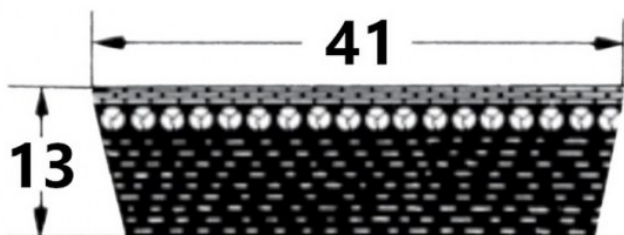

## SVX-41

Szerokość pasa [mm] = 41  
Wysokość pasa [mm] = 13  
Długość wewnętrzna Li [mm] = 1600  
Kąt [°] = 27

### Variants

	Index	Attributes	Availability	Price
	SVX-41X13X1600		Low	Product prices will become visible after signing in.
	SVX-41X13X1000		Low	Product prices will become visible after signing in.
	SVX-41X13X1060		Low	Product prices will become visible after signing in.
	SVX-41X13X925		Low	Product prices will become visible after signing in.
	SVX-41X13X1250		Low	Product prices will become visible after signing in.