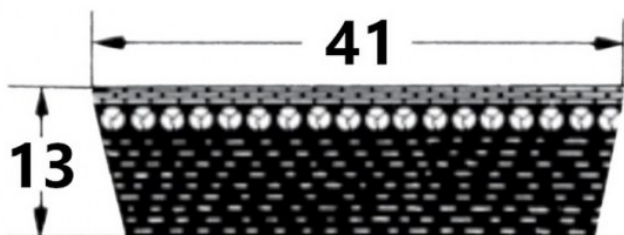

HEDAN

HEDAN

SVX-41

Szerokość pasa [mm] = 41
Wysokość pasa [mm] = 13
Długość wewnętrzna Li [mm] = 1600
Kąt [°] = 27

Variants

	Index	Attributes	Availability	Price
	SVX-41X13X1600		Low	Product prices will become visible after signing in.
	SVX-41X13X1000		Low	Product prices will become visible after signing in.
	SVX-41X13X1060		Low	Product prices will become visible after signing in.
	SVX-41X13X925		Low	Product prices will become visible after signing in.
	SVX-41X13X1250		Low	Product prices will become visible after signing in.