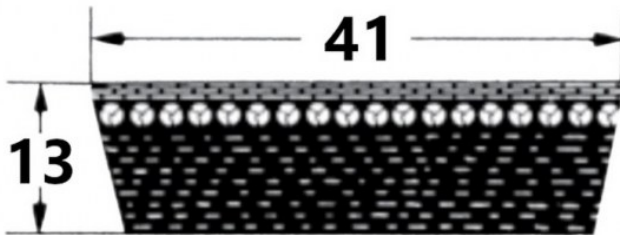

SVX-41

Szerokość pasa [mm] = 41
Wysokość pasa [mm] = 13
Długość wewnętrzna Li [mm] = 925
Kąt [°] = 27

Variants

	Index	Attributes	Availability	Price
	SVX-41X13X925		Low	Product prices will become visible after signing in.
	SVX-41X13X1000		Low	Product prices will become visible after signing in.
	SVX-41X13X1060		Low	Product prices will become visible after signing in.
	SVX-41X13X1600		Low	Product prices will become visible after signing in.
	SVX-41X13X1250		Low	Product prices will become visible after signing in.