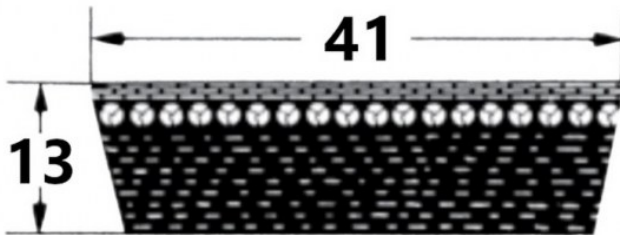

HEDAN

HEDAN

SVX-41

Szerokość pasa [mm] = 41
Wysokość pasa [mm] = 13
Długość wewnętrzna Li [mm] = 925
Kąt [°] = 27

Variants

	Index	Attributes	Availability	Price
	SVX-41X13X925		Low	Product prices will become visible after signing in.
	SVX-41X13X1000		Low	Product prices will become visible after signing in.
	SVX-41X13X1060		Low	Product prices will become visible after signing in.
	SVX-41X13X1600		Low	Product prices will become visible after signing in.
	SVX-41X13X1250		Low	Product prices will become visible after signing in.