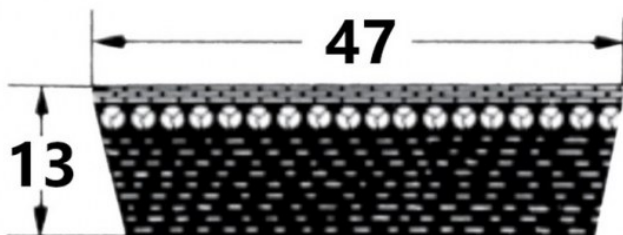

HEDAN

SVX-47

Szerokość pasa [mm] = 47
 Wysokość pasa [mm] = 13
 Długość wewnętrzna Li [mm] = 1000
 Kąt [°] = 27

Variants

	Index	Attributes	Availability	Price
	SVX-47X13X1000		Out of stock	Product prices will become visible after signing in.
	SVX-47X13X1250		Out of stock	Product prices will become visible after signing in.
	SVX-47X13X1180		Out of stock	Product prices will become visible after signing in.
	SVX-47X13X1120		Low	Product prices will become visible after signing in.