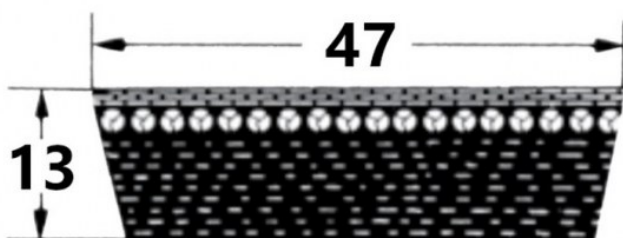

HEDAN

SVX-47

Szerokość pasa [mm] = 47
 Wysokość pasa [mm] = 13
 Długość wewnętrzna Li [mm] = 1000
 Kąt [°] = 27

Variants

	Index	Attributes	Availability	Price
	SVX-47X13X1000		Out of stock	Product prices will become visible after signing in.
	SVX-47X13X1250		Out of stock	Product prices will become visible after signing in.
	SVX-47X13X1180		Out of stock	Product prices will become visible after signing in.
	SVX-47X13X1120		Low	Product prices will become visible after signing in.