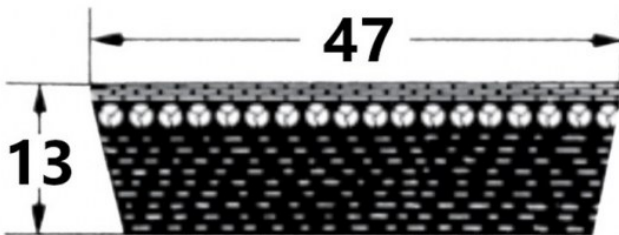

HEDAN

**SVX-47**

Szerokość pasa [mm] = 47  
 Wysokość pasa [mm] = 13  
 Długość wewnętrzna Li [mm] = 1120  
 Kąt [°] = 27

## Variants

|  | Index          | Attributes | Availability | Price  |
|--|----------------|------------|--------------|--|
|  | SVX-47X13X1120 |            | Low          | Product prices will become visible after signing in. |
|  | SVX-47X13X1250 |            | Out of stock | Product prices will become visible after signing in. |
|  | SVX-47X13X1000 |            | Out of stock | Product prices will become visible after signing in. |
|  | SVX-47X13X1180 |            | Out of stock | Product prices will become visible after signing in. |