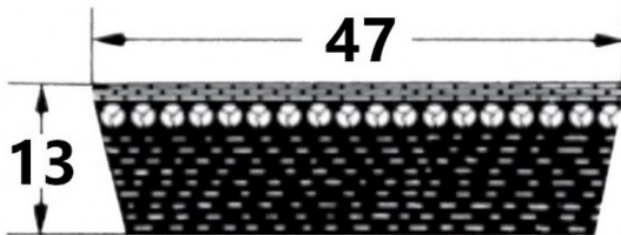

## SVX-47

Szerokość pasa [mm] = 47  
 Wysokość pasa [mm] = 13  
 Długość wewnętrzna Li [mm] = 1120  
 Kąt [°] = 27

### Variants

	Index	Attributes	Availability	Price
	SVX-47X13X1120		Low	Product prices will become visible after signing in.
	SVX-47X13X1250		Out of stock	Product prices will become visible after signing in.
	SVX-47X13X1000		Out of stock	Product prices will become visible after signing in.
	SVX-47X13X1180		Out of stock	Product prices will become visible after signing in.