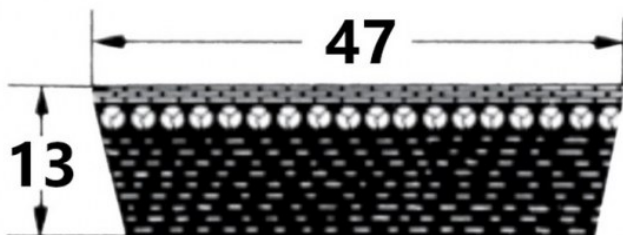

# HEDAN

HEDAN

**SVX-47**

Szerokość pasa [mm] = 47  
Wysokość pasa [mm] = 13  
Długość wewnętrzna Li [mm] = 1250  
Kąt [°] = 27

## Variants

	Index	Attributes	Availability	Price
	SVX-47X13X1250		Out of stock	Product prices will become visible after signing in.
	SVX-47X13X1000		Out of stock	Product prices will become visible after signing in.
	SVX-47X13X1180		Out of stock	Product prices will become visible after signing in.
	SVX-47X13X1120		Low	Product prices will become visible after signing in.