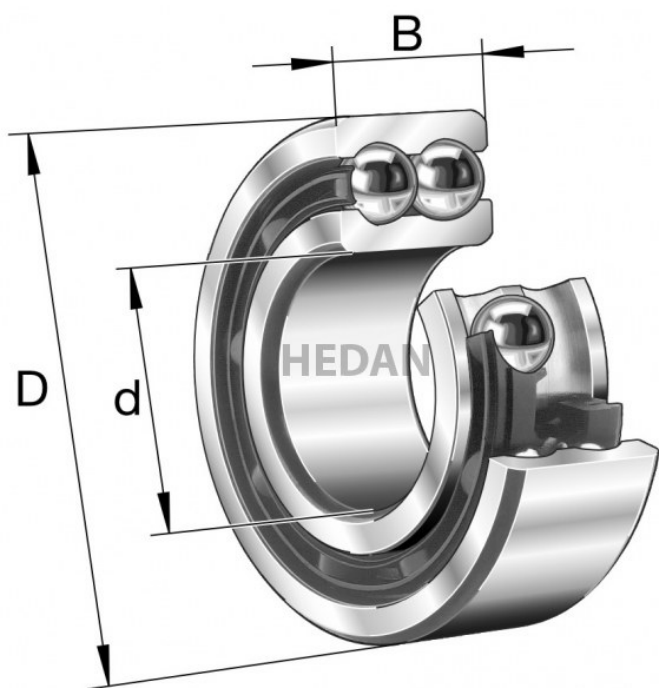

**HEDAN**

**3201-B**

## Variants

	Index	Attributes	Availability	Price
	3201-BB-TVH-C3		Low	Product prices will become visible after signing in.
	3201-BB-TVH		Low	Product prices will become visible after signing in.
	3201-BB-2Z-TVH		Medium	Product prices will become visible after signing in.
	3201-BB-2RSR-TVH-C3		Low	Product prices will become visible after signing in.
	3201-BB-2RSR-TVH		Low	Product prices will become visible after signing in.