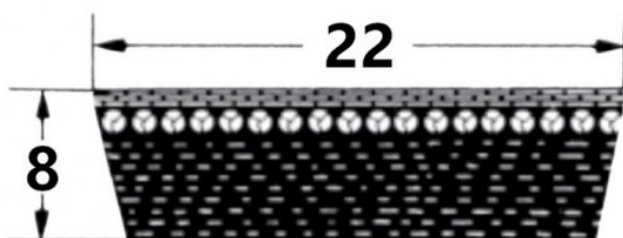

HEDAN

HEDAN

SVX-22

Szerokość pasa [mm] = 22

Wysokość pasa [mm] = 8

Długość wewnętrzna Li [mm] = 1060

Kąt [°] = 27

Variants

	Index	Attributes	Availability	Price
	SVX-22X8X1060		Low	Product prices will become visible after signing in.
	SVX-22X8X650		Out of stock	Product prices will become visible after signing in.
	SVX-22X8X700		Out of stock	Product prices will become visible after signing in.
	SVX-22X8X850		Out of stock	Product prices will become visible after signing in.
	SVX-22X8X800		Low	Product prices will become visible after signing in.
	SVX-22X8X750		Low	Product prices will become visible after signing in.
	SVX-22X8X565		Low	Product prices will become visible after signing in.
	SVX-22X8X610		Out of stock	Product prices will become visible after signing in.