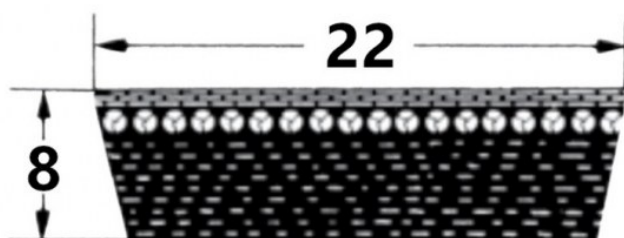

# HEDAN

HEDAN

**SVX-22**

Szerokość pasa [mm] = 22  
Wysokość pasa [mm] = 8  
Długość wewnętrzna Li [mm] = 1060  
Kąt [°] = 27

## Variants

	Index	Attributes	Availability	Price
	SVX-22X8X1060		Low	Product prices will become visible after signing in.
	SVX-22X8X650		Out of stock	Product prices will become visible after signing in.
	SVX-22X8X700		Low	Product prices will become visible after signing in.
	SVX-22X8X850		Out of stock	Product prices will become visible after signing in.
	SVX-22X8X800		Low	Product prices will become visible after signing in.
	SVX-22X8X750		Low	Product prices will become visible after signing in.
	SVX-22X8X565		Low	Product prices will become visible after signing in.
	SVX-22X8X610		Out of stock	Product prices will become visible after signing in.