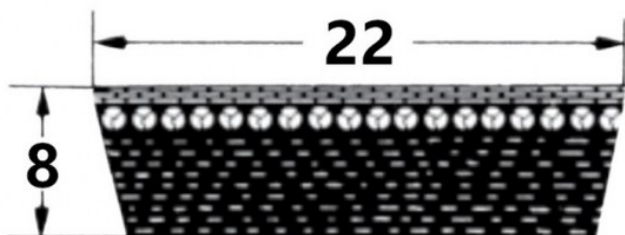

HEDAN

HEDAN

SVX-22

Szerokość pasa [mm] = 22

Wysokość pasa [mm] = 8

Długość wewnętrzna Li [mm] = 1060

Kąt [°] = 27

Variants

	Index	Attributes	Availability	Price
	SVX-22X8X1060		Low	Product prices will become visible after signing in.
	SVX-22X8X650		Out of stock	Product prices will become visible after signing in.
	SVX-22X8X700		Out of stock	Product prices will become visible after signing in.
	SVX-22X8X850		Out of stock	Product prices will become visible after signing in.
	SVX-22X8X800		Low	Product prices will become visible after signing in.
	SVX-22X8X750		Low	Product prices will become visible after signing in.
	SVX-22X8X565		Low	Product prices will become visible after signing in.
	SVX-22X8X610		Out of stock	Product prices will become visible after signing in.