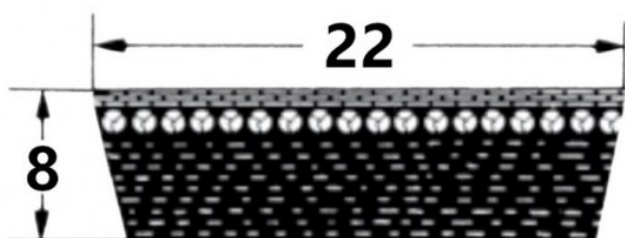

HEDAN

HEDAN

SVX-22

Szerokość pasa [mm] = 22
Wysokość pasa [mm] = 8
Długość wewnętrzna Li [mm] = 1060
Kąt [°] = 27

Variants

	Index	Attributes	Availability	Price
	SVX-22X8X1060		Out of stock	Product prices will become visible after signing in.
	SVX-22X8X650		Out of stock	Product prices will become visible after signing in.
	SVX-22X8X700		Out of stock	Product prices will become visible after signing in.
	SVX-22X8X850		Out of stock	Product prices will become visible after signing in.
	SVX-22X8X800		Low	Product prices will become visible after signing in.
	SVX-22X8X750		Low	Product prices will become visible after signing in.
	SVX-22X8X565		Low	Product prices will become visible after signing in.
	SVX-22X8X610		Out of stock	Product prices will become visible after signing in.