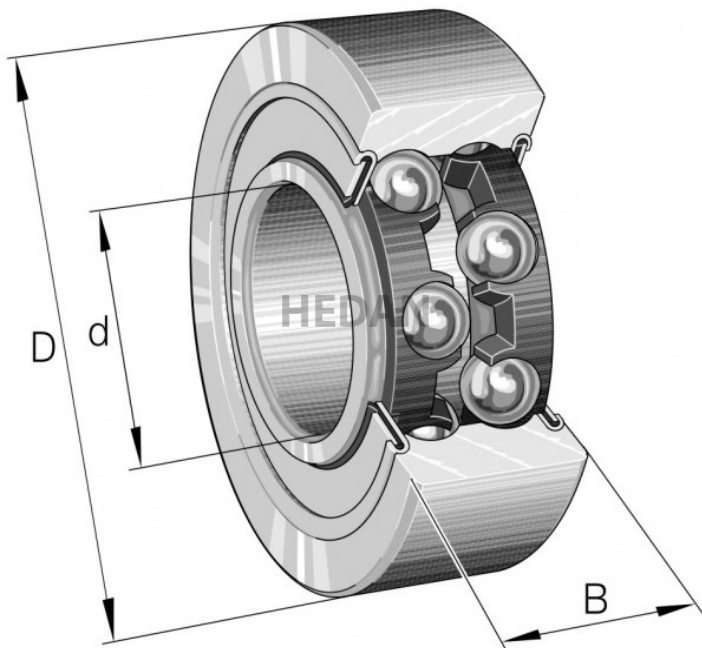

HEDAN

3206-B

Variants

	Index	Attributes	Availability	Price
	3206-BD-XL-2HRS-TVH-C3		High	Product prices will become visible after signing in.
	3206-BD-XL-2Z-TVH-C3		Low	Product prices will become visible after signing in.
	3206-BD-XL-TVH		Medium	Product prices will become visible after signing in.
	3206-BD-XL-2HRS-TVH		High	Product prices will become visible after signing in.
	3206-BD-XL-TVH-C3		High	Product prices will become visible after signing in.
	3206-BD-XL-2Z-TVH		High	Product prices will become visible after signing in.