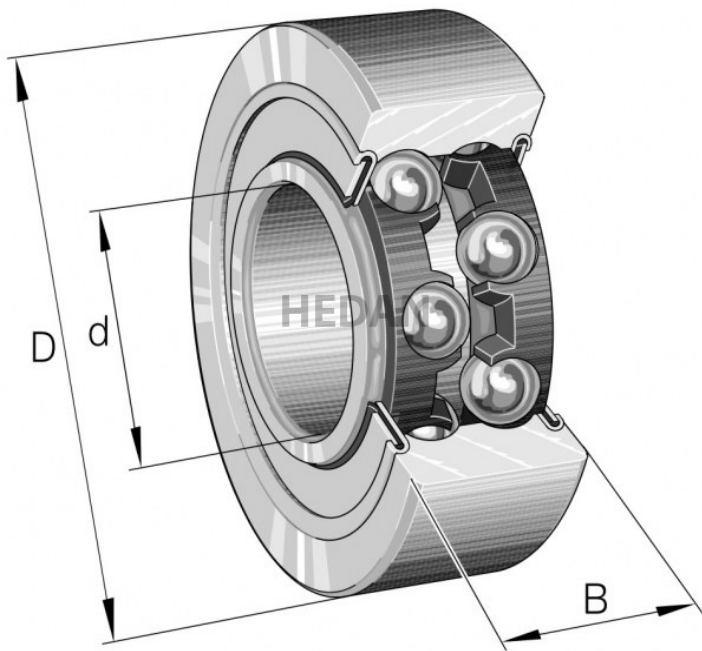

**HEDAN**

**3206-B**

## Variants

	Index	Attributes	Availability	Price
	3206-BD-XL-2HRS-TVH		High	Product prices will become visible after signing in.
	3206-BD-XL-2HRS-TVH-C3		High	Product prices will become visible after signing in.
	3206-BD-XL-2Z-TVH-C3		Low	Product prices will become visible after signing in.
	3206-BD-XL-TVH		Medium	Product prices will become visible after signing in.
	3206-BD-XL-TVH-C3		High	Product prices will become visible after signing in.
	3206-BD-XL-2Z-TVH		High	Product prices will become visible after signing in.