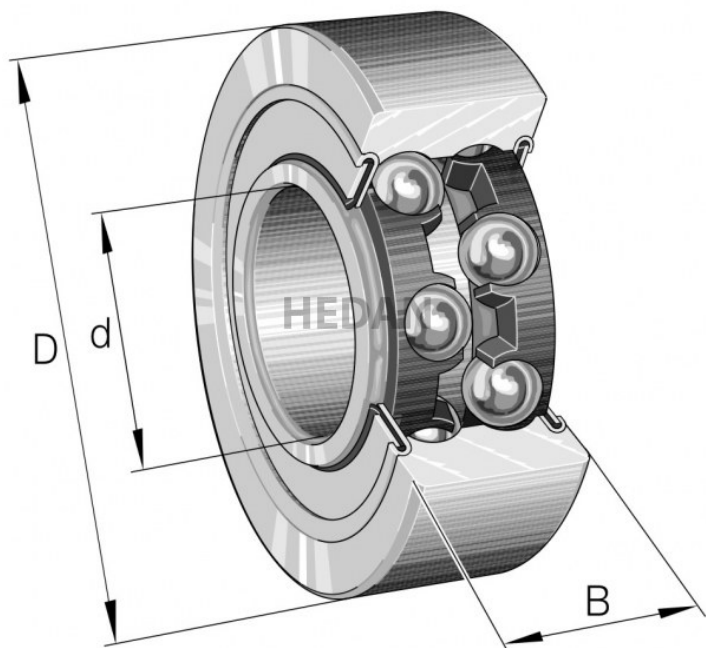

HEDAN

3206-B

Variants

	Index	Attributes	Availability	Price
	3206-BD-XL-2HRS-TVH		High	Product prices will become visible after signing in.
	3206-BD-XL-2HRS-TVH-C3		High	Product prices will become visible after signing in.
	3206-BD-XL-2Z-TVH-C3		Low	Product prices will become visible after signing in.
	3206-BD-XL-TVH		Medium	Product prices will become visible after signing in.
	3206-BD-XL-TVH-C3		High	Product prices will become visible after signing in.
	3206-BD-XL-2Z-TVH		High	Product prices will become visible after signing in.