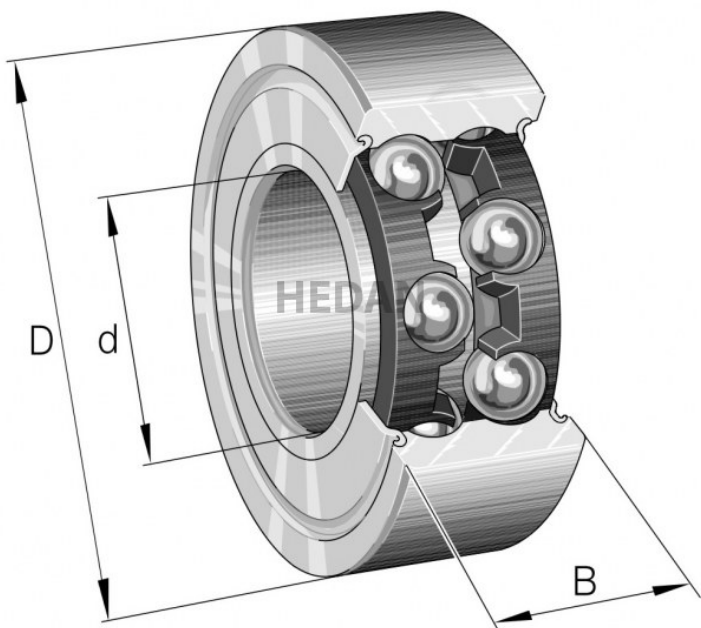

**HEDAN**

**3206-B**

## Variants

	Index	Attributes	Availability	Price
	3206-BD-XL-2Z-TVH		High	Product prices will become visible after signing in.
	3206-BD-XL-2HRS-TVH-C3		High	Product prices will become visible after signing in.
	3206-BD-XL-2Z-TVH-C3		Low	Product prices will become visible after signing in.
	3206-BD-XL-TVH		Medium	Product prices will become visible after signing in.
	3206-BD-XL-2HRS-TVH		High	Product prices will become visible after signing in.
	3206-BD-XL-TVH-C3		High	Product prices will become visible after signing in.