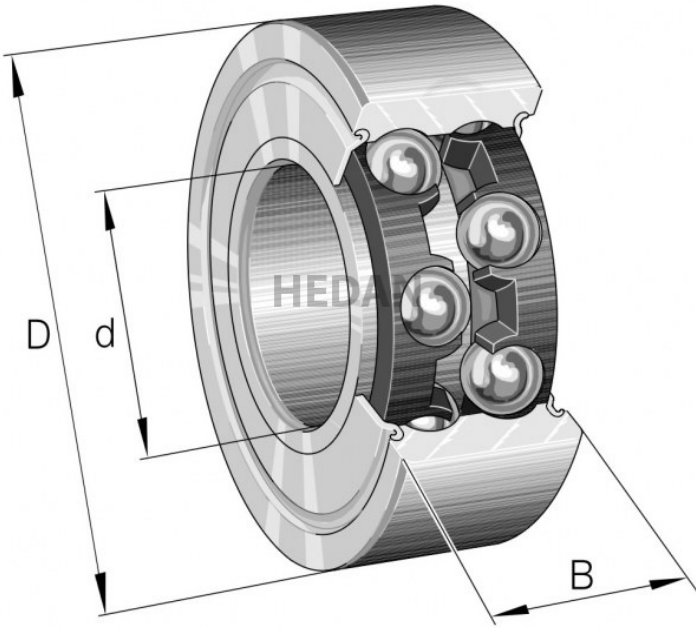

HEDAN

3206-B

Variants

	Index	Attributes	Availability	Price
	3206-BD-XL-2Z-TVH		High	Product prices will become visible after signing in.
	3206-BD-XL-2HRS-TVH-C3		High	Product prices will become visible after signing in.
	3206-BD-XL-2Z-TVH-C3		Low	Product prices will become visible after signing in.
	3206-BD-XL-TVH		Medium	Product prices will become visible after signing in.
	3206-BD-XL-2HRS-TVH		Low	Product prices will become visible after signing in.
	3206-BD-XL-TVH-C3		High	Product prices will become visible after signing in.