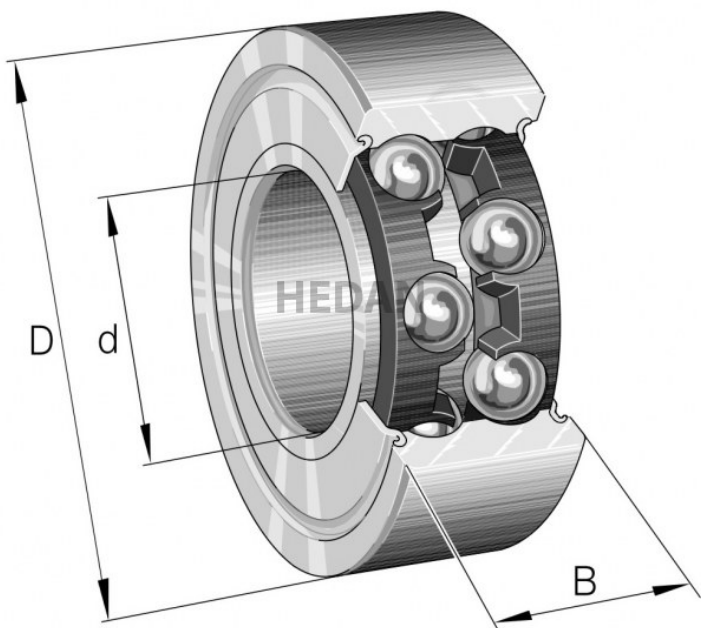

HEDAN

3206-B

Variants

	Index	Attributes	Availability	Price
	3206-BD-XL-2Z-TVH		High	Product prices will become visible after signing in.
	3206-BD-XL-2HRS-TVH-C3		High	Product prices will become visible after signing in.
	3206-BD-XL-2Z-TVH-C3		Low	Product prices will become visible after signing in.
	3206-BD-XL-TVH		Medium	Product prices will become visible after signing in.
	3206-BD-XL-2HRS-TVH		High	Product prices will become visible after signing in.
	3206-BD-XL-TVH-C3		High	Product prices will become visible after signing in.