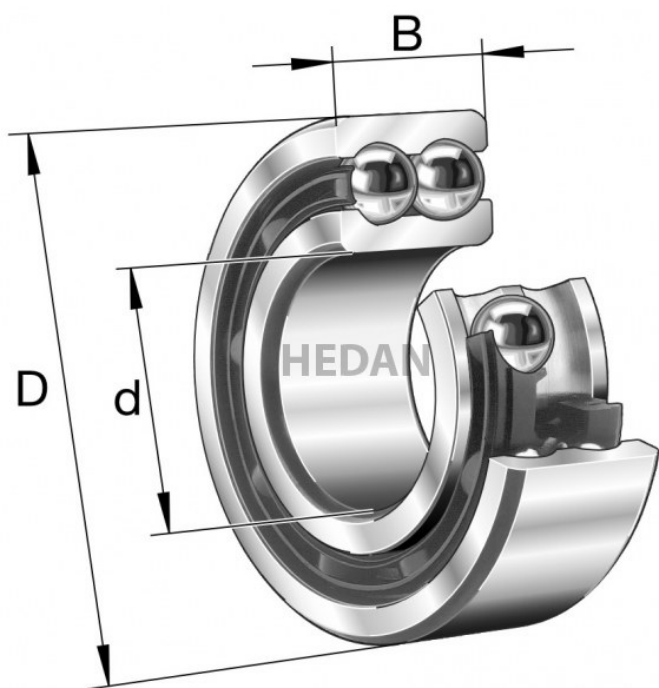

HEDAN

3206-B

Variants

	Index	Attributes	Availability	Price
	3206-BD-XL-TVH		Medium	Product prices will become visible after signing in.
	3206-BD-XL-2HRS-TVH-C3		High	Product prices will become visible after signing in.
	3206-BD-XL-2Z-TVH-C3		Low	Product prices will become visible after signing in.
	3206-BD-XL-2HRS-TVH		High	Product prices will become visible after signing in.
	3206-BD-XL-TVH-C3		High	Product prices will become visible after signing in.
	3206-BD-XL-2Z-TVH		High	Product prices will become visible after signing in.