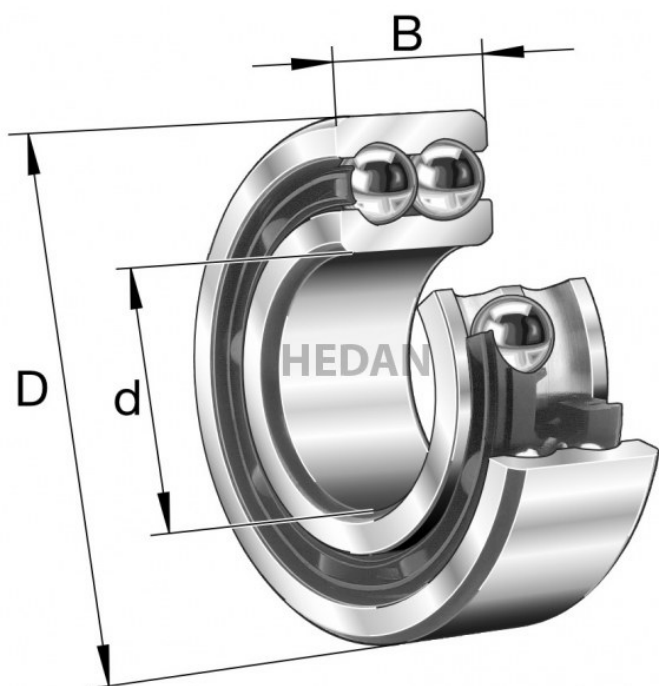

HEDAN

3206-B

Variants

	Index	Attributes	Availability	Price
	3206-BD-XL-TVH		Medium	Product prices will become visible after signing in.
	3206-BD-XL-2HRS-TVH-C3		High	Product prices will become visible after signing in.
	3206-BD-XL-2Z-TVH-C3		Low	Product prices will become visible after signing in.
	3206-BD-XL-2HRS-TVH		Low	Product prices will become visible after signing in.
	3206-BD-XL-TVH-C3		High	Product prices will become visible after signing in.
	3206-BD-XL-2Z-TVH		High	Product prices will become visible after signing in.