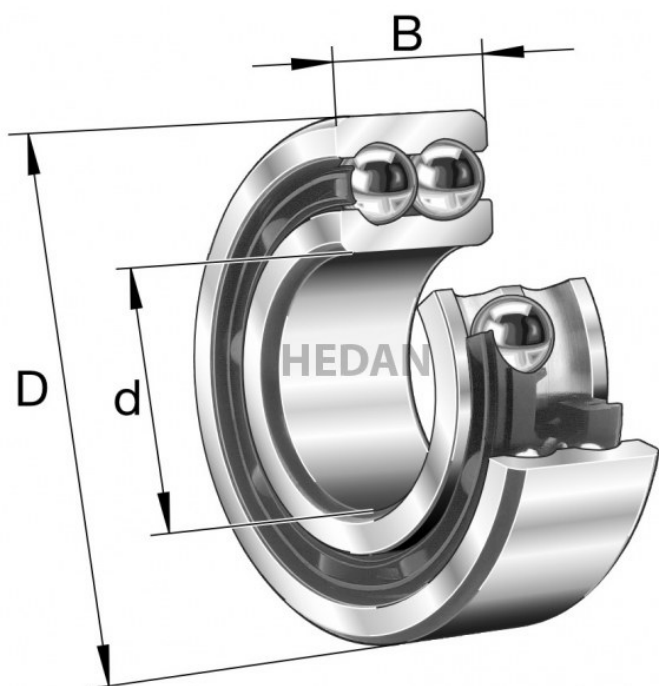

HEDAN

3205-B

Variants

	Index	Attributes	Availability	Price
	3205-BD-XL-TVH		High	Product prices will become visible after signing in.
	3205-BD-XL-2Z-TVH-C3		High	Product prices will become visible after signing in.
	3205-BD-XL-2HRS		Low	Product prices will become visible after signing in.
	3205-BD-XL-2Z-TVH		High	Product prices will become visible after signing in.
	3205-BD-XL-2HRS-TVH-C3		High	Product prices will become visible after signing in.
	3205-BD-XL-TVH-L285		Out of stock	Product prices will become visible after signing in.
	3205-BD-XL-TVH-C3		Out of stock	Product prices will become visible after signing in.
	3205-BD-XL-2HRS-TVH		High	Product prices will become visible after signing in.