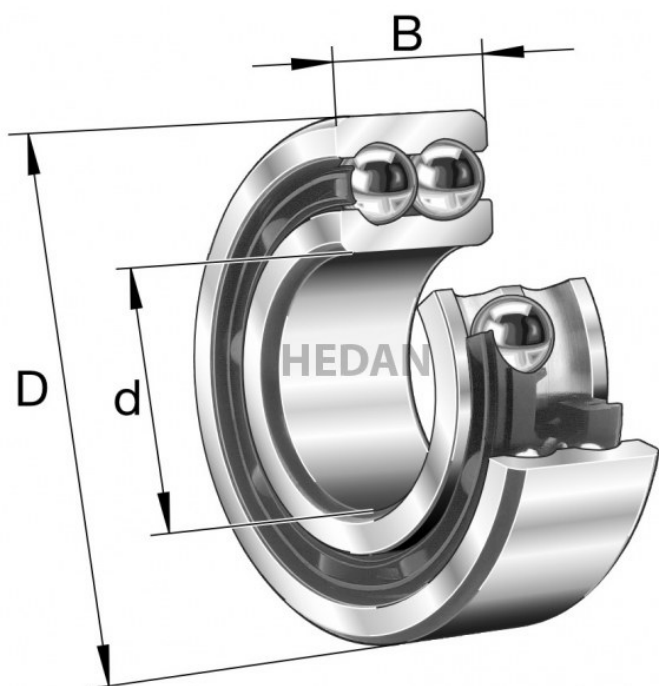

HEDAN

3205-B

Variants

	Index	Attributes	Availability	Price
	3205-BD-XL-TVH		High	Product prices will become visible after signing in.
	3205-BD-XL-2Z-TVH-C3		High	Product prices will become visible after signing in.
	3205-BD-XL-2HRS		Low	Product prices will become visible after signing in.
	3205-BD-XL-2Z-TVH		High	Product prices will become visible after signing in.
	3205-BD-XL-2HRS-TVH-C3		Out of stock	Product prices will become visible after signing in.
	3205-BD-XL-TVH-L285		Out of stock	Product prices will become visible after signing in.
	3205-BD-XL-TVH-C3		Low	Product prices will become visible after signing in.
	3205-BD-XL-2HRS-TVH		High	Product prices will become visible after signing in.