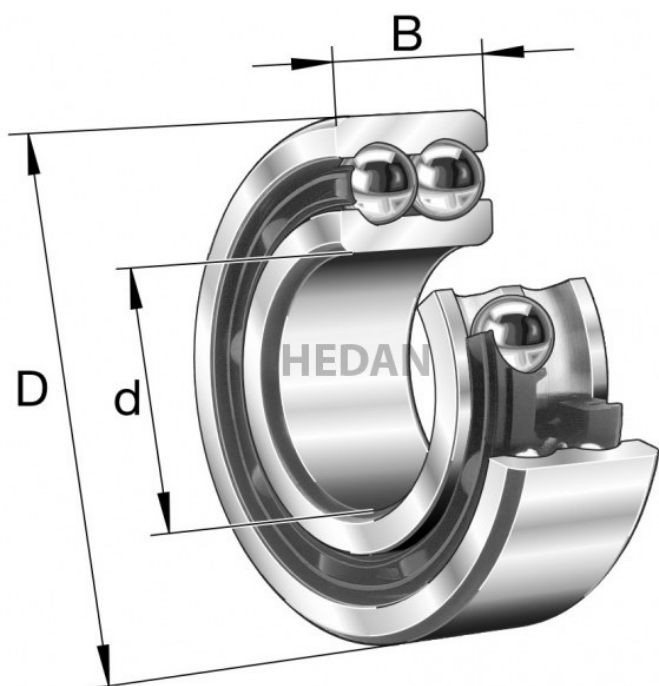

HEDAN

3205-B

Variants

	Index	Attributes	Availability	Price
	3205-BD-XL-TVH		High	Product prices will become visible after signing in.
	3205-BD-XL-2Z-TVH-C3		High	Product prices will become visible after signing in.
	3205-BD-XL-2HRS		Low	Product prices will become visible after signing in.
	3205-BD-XL-2Z-TVH		High	Product prices will become visible after signing in.
	3205-BD-XL-2HRS-TVH-C3		High	Product prices will become visible after signing in.
	3205-BD-XL-TVH-L285		Out of stock	Product prices will become visible after signing in.
	3205-BD-XL-TVH-C3		Low	Product prices will become visible after signing in.
	3205-BD-XL-2HRS-TVH		High	Product prices will become visible after signing in.