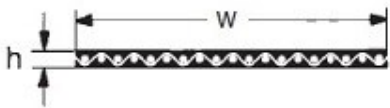

HEDAN

Typ 150: h = 1,0 mm

HF-960

Variants

	Index	Attributes	Availability	Price
	HF-960(420)		Low	Product prices will become visible after signing in.
	HF-960-55		Low	Product prices will become visible after signing in.